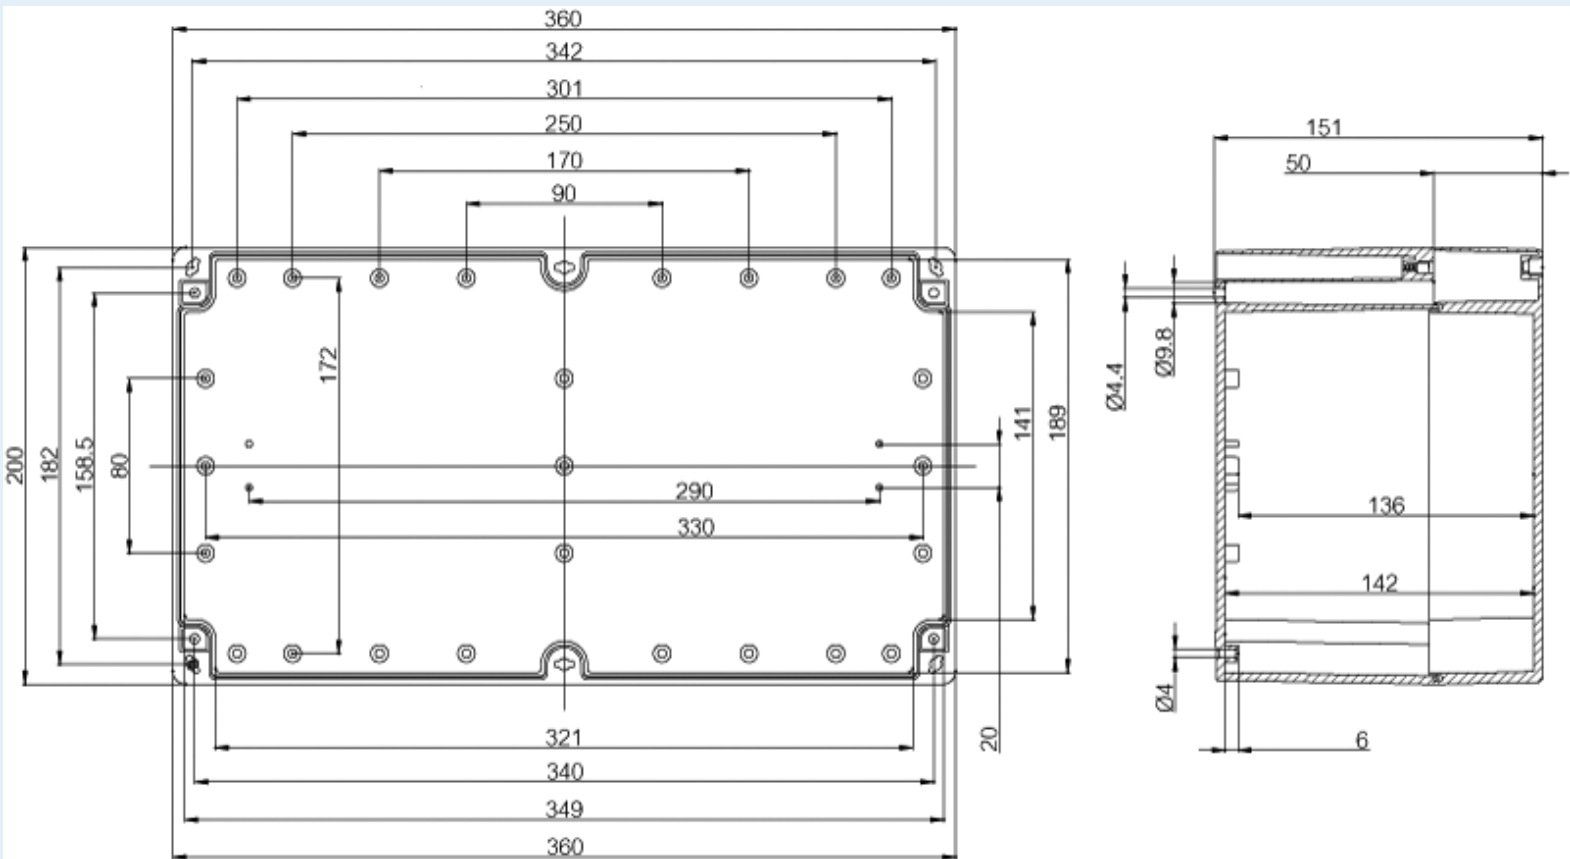

# PCT 203615

Sample image

**Order symbol :** PCT 203615

**Product nr :** 7022791

**Description :** Enclosure, PC

**Remarks :** Clear transparent cover

**EAN :** 6418074058713

**El. number :**

- Finland : 3435422
- Denmark : 8212003033

**Including :** Base with screws for mounting plate/DIN-rail. cover with PUR gasket and stainless steel cover screws.

Dimensions :	Height	Width	Depth
mm :	200	360	150
inch :	7.87	14.17	5.91

**Accessories :**

- TF 28037 Wall fastening lug (4 pcs), for enclosures:
- TM 2036 Mounting plate, for enclosures: (318 x 186 x 1)

**Materials :**

Material :	Polycarbonate
Base colour :	RAL_7035
Cover colour :	Clear transparent
Gasket material :	Polyurethane

**Temperatures :**

Temperature °C (continuous) :	-40 ... 80
Temperature °F (continuous) :	-40 ... 175

TH A	Grey plastic hinges (2 pcs)
TRH 2036	DIN-35 Mounting rail, for enclosures: (35 x 340 x 1)

**Ratings :**