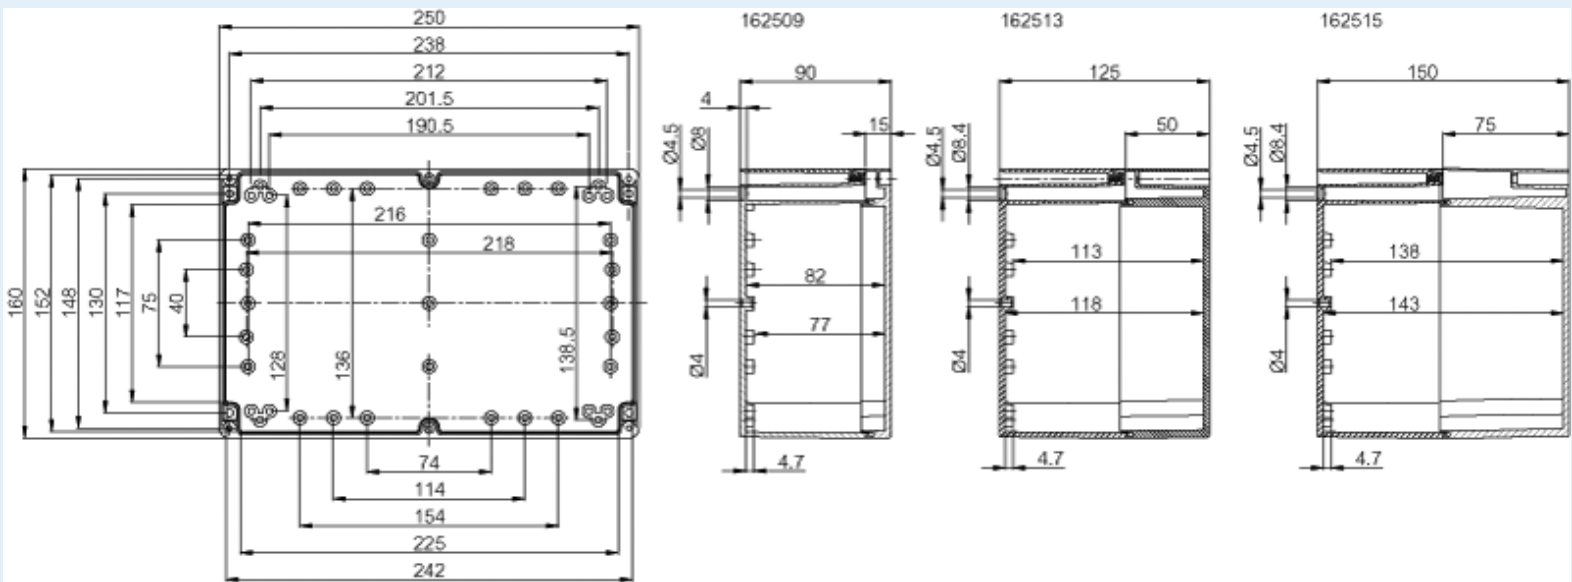

# PC 162513

Sample image

**Order symbol :** PC 162513

**Product nr :** 7032860

**Description :** Enclosure, PC

**Remarks :** Grey cover

**EAN :** 6418074003690

**El. number :**

- Finland : 3423442
- Denmark : 8212002966
- Sweden : 2536131

**Including :** Base with screws for mounting plate/DIN-rail. cover with PUR gasket and stainless steel cover screws.

**Dimensions :**

	Height	Width	Depth
mm :	160	250	125
inch :	6.3	9.84	4.92

**Materials :**

Material :	Polycarbonate
Base colour :	RAL_7035
Cover colour :	RAL 7035 -light grey
Gasket material :	Polyurethane

**Accessories :**

TM 1625	Mounting plate, for enclosures: (151 x 214 x 1)
TRH 24	DIN-35 Mounting rail, for enclosures: (226 x 35 x 7)
TF 28037	Wall fastening lug (4 pcs), for enclosures:
TRH 1216	DIN-35 Mounting rail, for enclosures: (146 x 35 x 7)
TRM 0816	DIN-15 Mounting rail, for enclosures: (146 x 15 x 5)
TH A	Grey plastic hinges (2 pcs)