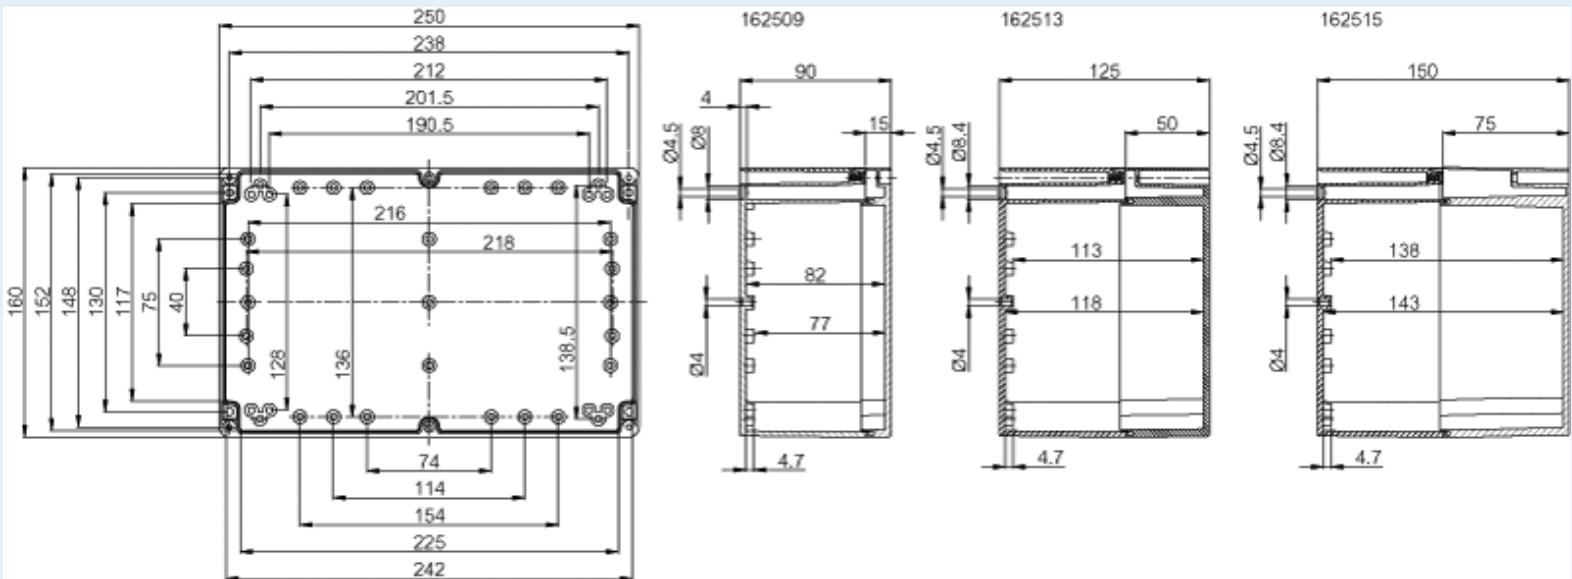

# PC 162515

Sample image

**Order symbol :** PC 162515

**Product nr :** 7032740

**Description :** Enclosure, PC

**Remarks :** Grey cover

**EAN :** 6418074058485

**El. number :**

- Finland : 3435376
- Denmark : 8212002982
- Sweden : 2536132

**Including :** Base with screws for mounting plate/DIN-rail. cover with PUR gasket and stainless steel cover screws.

Dimensions :	Height	Width	Depth
mm :	160	250	150
inch :	6.3	9.84	5.91