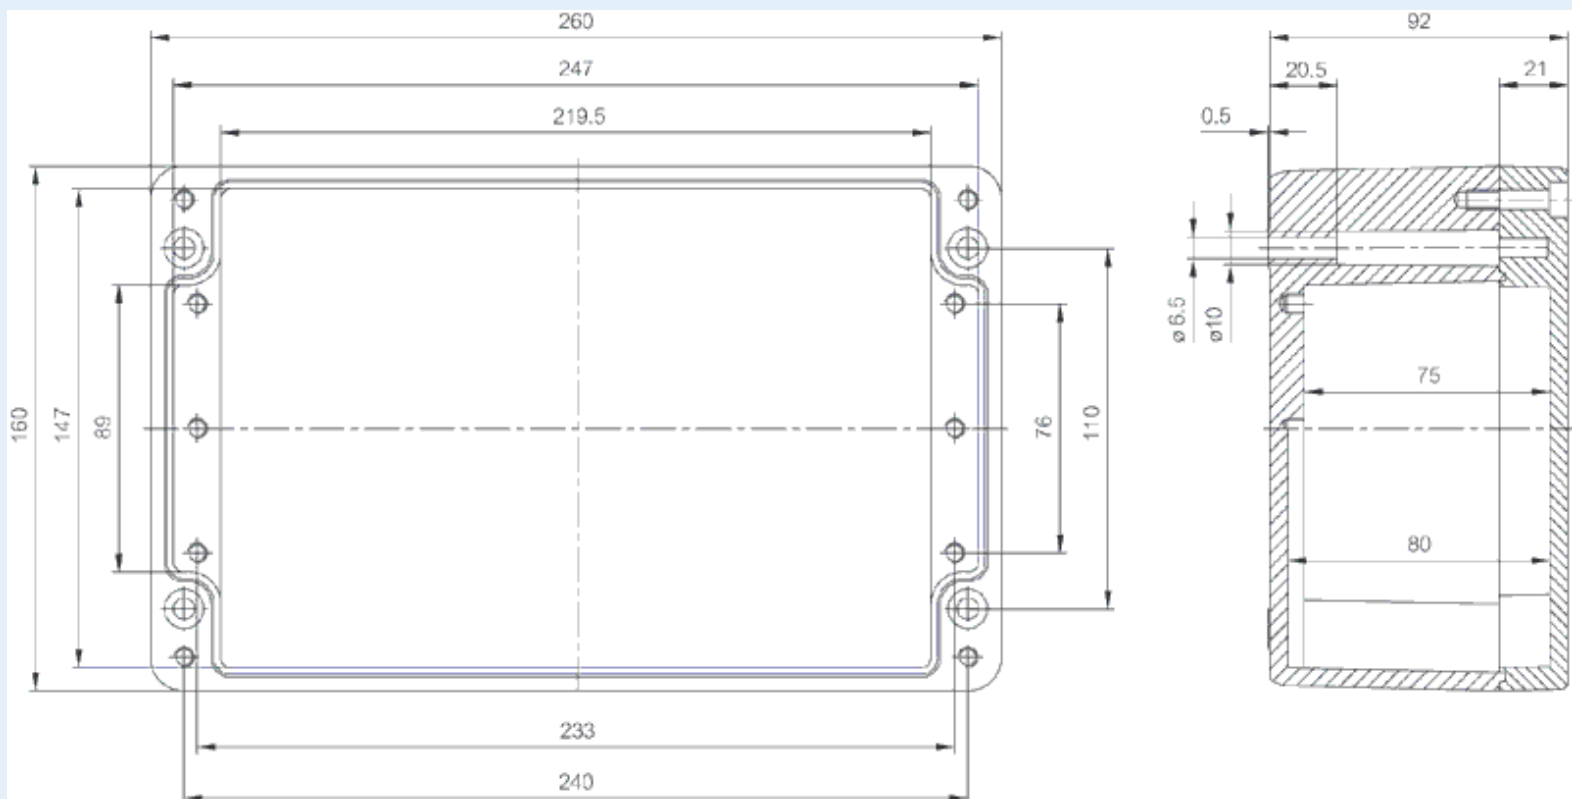

# P 162609

Sample image

**Order symbol :** P 162609

**Product nr :** 7094300

**Description :** Enclosure, polyester

**Remarks :** Grey cover

**EAN :** 6418074004406

**El. number :**

- Finland : 3423665
- Denmark : 8212005675
- Sweden : 2536223

**Dimensions :**

mm :

**Height**

160

**Width**

260

**Depth**

90

**Accessories :**

PM 1626

Mounting plate, for enclosures:

inch : 6.3 10.24 3.54

**Materials :**

Material : Glass Fiber Reinforced Polyester  
Base colour : RAL\_7036  
Cover colour : RAL 7036  
Gasket material : Polyurethane

**Temperatures :**

Temperature °C (continuous) : -20 ... 95  
Temperature °F (continuous) : -4...203°F

(146 x 244 x 1)

ARH 26

DIN-35 Mounting rail, for enclosures:  
(240 x 35 x 7)

MRS 28541

Wall fastening lug (2 pcs), for enclosures:  
(15 x 50 x 1)