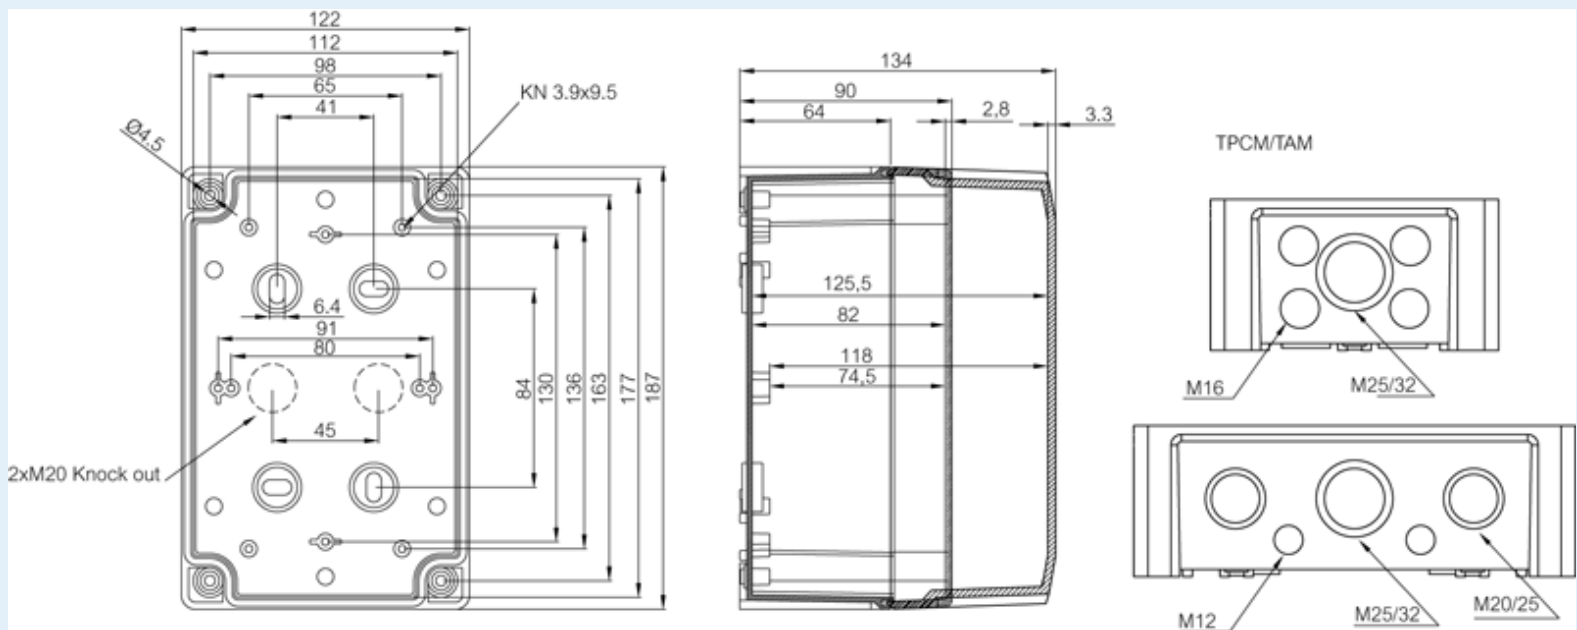

TA191209

Sample image

Order symbol : TA191209

Product nr : 5814000

Description : Enclosure, ABS

Remarks : Grey cover

EAN : 6418074060723

El. number :

- Finland : 3435682
- Denmark : 8212035001

Including : Base with PUR gasket and screws for mounting plate/DIN-rail. cover with polyamide cover screws and plastic hinges.

Dimensions :	Height	Width	Depth
mm :	187	122	90
inch :	7.36	4.8	3.54

Materials :

Material :	ABS
Base colour :	RAL_7035
Cover colour :	RAL 7035 -light grey
Gasket material :	Polyurethane

Accessories :

MIV 10	DIN-35 Mounting rail, for enclosures: (100 x 35 x 7)
MP 1912	Mounting plate, for enclosures:
DH-3	DIN-35 Mounting rail, for enclosures: (140 x 35 x 7)
FP 10674	Wall fastening lug (2 pcs) incl. screws (40 x 88 x 14)