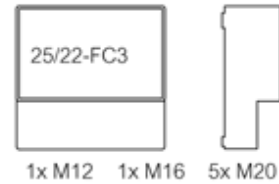

PC 25/22-FC3

Sample image

Order symbol : PC 25/22-FC3

Product nr : 7520241

Description : Enclosure, PC

Remarks : Grey screw cover

EAN : 6418074059376

El. number :

- Finland : 3438227
- Denmark : 8212052424

Dimensions :	Height	Width	Depth
mm :	257	219	135

Accessories :	
MP 25/22	Mounting plate, for enclosures:

inch : 10.12 8.62 5.31

Materials :

Material : Polycarbonate
Base colour : RAL_7035
Cover colour : Smoked grey
Gasket material : TPE

Temperatures :

Temperature °C (continuous) : -40 ... 80
Temperature °F (continuous) : -40 ... 175

(225 x 175 x 1)

FC PC 25/22 Frame of PC front plate, for enclosures:
(257 x 157 x 30)

FP 25/22 Front plate (aluminium), for enclosures:
(250 x 150 x 1)