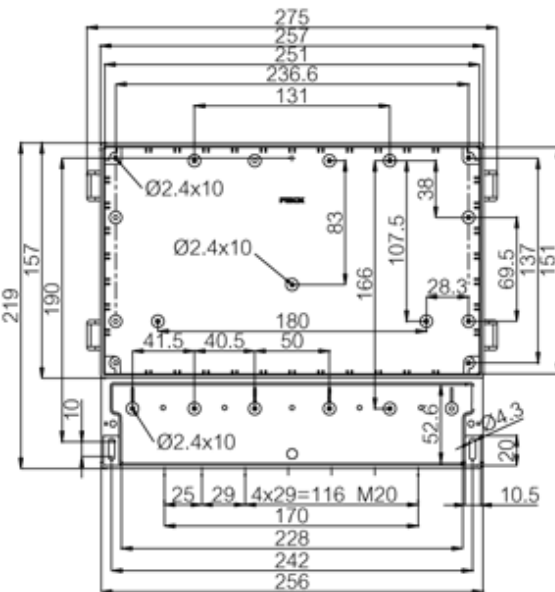

PC 25/22-FC3

Sample image

Order symbol : PC 25/22-FC3

Product nr : 7520241

Description : Enclosure, PC

Remarks : Grey screw cover

EAN : 6418074059376

El. number :

- Finland : 3438227
- Denmark : 8212052424

Dimensions :	Height	Width	Depth
mm :	257	219	135

Accessories :	
MP 25/22	Mounting plate, for enclosures:

inch : 10.12 8.62 5.31

Materials :

Material : Polycarbonate
Base colour : RAL_7035
Cover colour : Smoked grey
Gasket material : TPE

Temperatures :

Temperature °C (continuous) : -40 ... 80
Temperature °F (continuous) : -40 ... 175

(225 x 175 x 1)

FC PC 25/22 Frame of PC front plate, for enclosures:
(257 x 157 x 30)

FP 25/22 Front plate (aluminium), for enclosures:
(250 x 150 x 1)