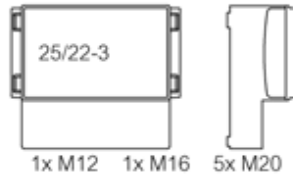

PC 25/22-FC3

Sample image

Order symbol : PC 25/22-FC3

Product nr : 7520241

Description : Enclosure, PC

Remarks : Grey screw cover

EAN : 6418074059376

El. number :

- Finland : 3438227
- Denmark : 8212052424

Dimensions :	Height	Width	Depth
mm :	257	219	135

Accessories :	
MP 25/22	Mounting plate, for enclosures:

inch : 10.12 8.62 5.31

Materials :

Material : Polycarbonate
Base colour : RAL_7035
Cover colour : Smoked grey
Gasket material : TPE

Temperatures :

Temperature °C (continuous) : -40 ... 80
Temperature °F (continuous) : -40 ... 175

(225 x 175 x 1)

FC PC 25/22 Frame of PC front plate, for enclosures:
(257 x 157 x 30)

FP 25/22 Front plate (aluminium), for enclosures:
(250 x 150 x 1)