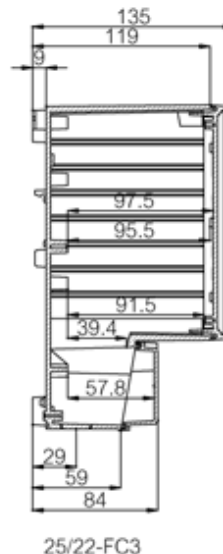

PC 25/22-FC3

Sample image

Order symbol : PC 25/22-FC3

Product nr : 7520241

Description : Enclosure, PC

Remarks : Grey screw cover

EAN : 6418074059376

El. number :

- Finland : 3438227
- Denmark : 8212052424

Dimensions :	Height	Width	Depth
mm :	257	219	135

Accessories :	
MP 25/22	Mounting plate, for enclosures:

inch : 10.12 8.62 5.31

Materials :

Material : Polycarbonate
Base colour : RAL_7035
Cover colour : Smoked grey
Gasket material : TPE

Temperatures :

Temperature °C (continuous) : -40 ... 80
Temperature °F (continuous) : -40 ... 175

(225 x 175 x 1)

FC PC 25/22 Frame of PC front plate, for enclosures:
(257 x 157 x 30)

FP 25/22 Front plate (aluminium), for enclosures:
(250 x 150 x 1)