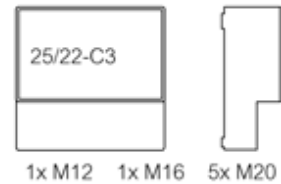

PC 25/22-FC3

Sample image

Order symbol : PC 25/22-FC3

Product nr : 7520241

Description : Enclosure, PC

Remarks : Grey screw cover

EAN : 6418074059376

El. number :

- Finland : 3438227
- Denmark : 8212052424

Dimensions :	Height	Width	Depth
mm :	257	219	135

Accessories :	
MP 25/22	Mounting plate, for enclosures:

inch : 10.12 8.62 5.31

Materials :

Material : Polycarbonate
Base colour : RAL_7035
Cover colour : Smoked grey
Gasket material : TPE