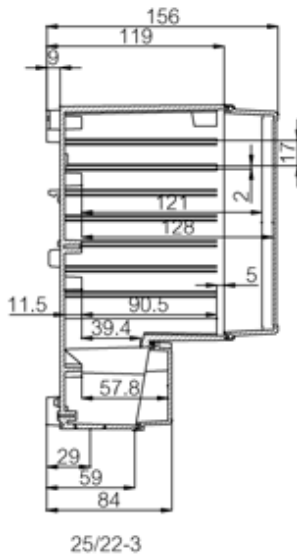

PC 25/22-FC3

Sample image

Order symbol : PC 25/22-FC3

Product nr : 7520241

Description : Enclosure, PC

Remarks : Grey screw cover

EAN : 6418074059376

El. number :

- Finland : 3438227
- Denmark : 8212052424

Dimensions :	Height	Width	Depth
mm :	257	219	135

Accessories :	
MP 25/22	Mounting plate, for enclosures:

inch : 10.12 8.62 5.31

Materials :

Material : Polycarbonate
Base colour : RAL_7035
Cover colour : Smoked grey
Gasket material : TPE

Temperatures :

Temperature °C (continuous) : -40 ... 80
Temperature °F (continuous) : -40 ... 175

(225 x 175 x 1)

FC PC 25/22 Frame of PC front plate, for enclosures:
(257 x 157 x 30)

FP 25/22 Front plate (aluminium), for enclosures:
(250 x 150 x 1)