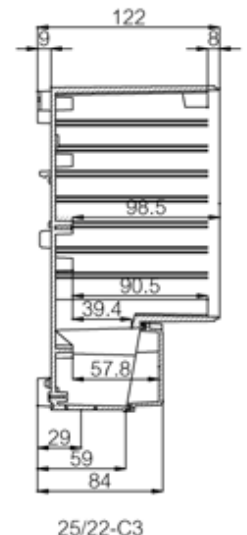

PC 25/22-FC3

Sample image

Order symbol : PC 25/22-FC3

Product nr : 7520241

Description : Enclosure, PC

Remarks : Grey screw cover

EAN : 6418074059376

El. number :

- Finland : 3438227
- Denmark : 8212052424

Dimensions :	Height	Width	Depth
mm :	257	219	135

Accessories :	
MP 25/22	Mounting plate, for enclosures:

inch : 10.12 8.62 5.31

Materials :

Material : Polycarbonate
Base colour : RAL_7035
Cover colour : Smoked grey
Gasket material : TPE

Temperatures :

Temperature °C (continuous) : -40 ... 80
Temperature °F (continuous) : -40 ... 175

(225 x 175 x 1)

FC PC 25/22 Frame of PC front plate, for enclosures:
(257 x 157 x 30)

FP 25/22 Front plate (aluminium), for enclosures:
(250 x 150 x 1)