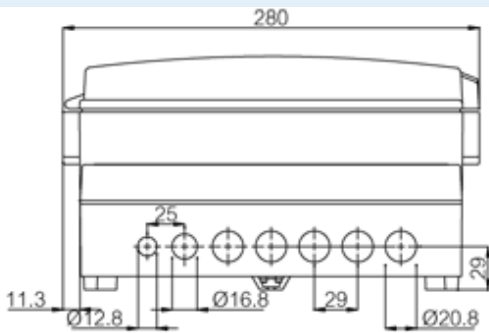

PC 25/22-FC3

Sample image

Order symbol : PC 25/22-FC3

Product nr : 7520241

Description : Enclosure, PC

Remarks : Grey screw cover

EAN : 6418074059376

El. number :

- Finland : 3438227
- Denmark : 8212052424

Dimensions :	Height	Width	Depth
mm :	257	219	135

Accessories :	
MP 25/22	Mounting plate, for enclosures:

inch : 10.12 8.62 5.31

Materials :

Material : Polycarbonate
Base colour : RAL_7035
Cover colour : Smoked grey
Gasket material : TPE

Temperatures :

Temperature °C (continuous) : -40 ... 80
Temperature °F (continuous) : -40 ... 175

(225 x 175 x 1)

FC PC 25/22 Frame of PC front plate, for enclosures:
(257 x 157 x 30)

FP 25/22 Front plate (aluminium), for enclosures:
(250 x 150 x 1)