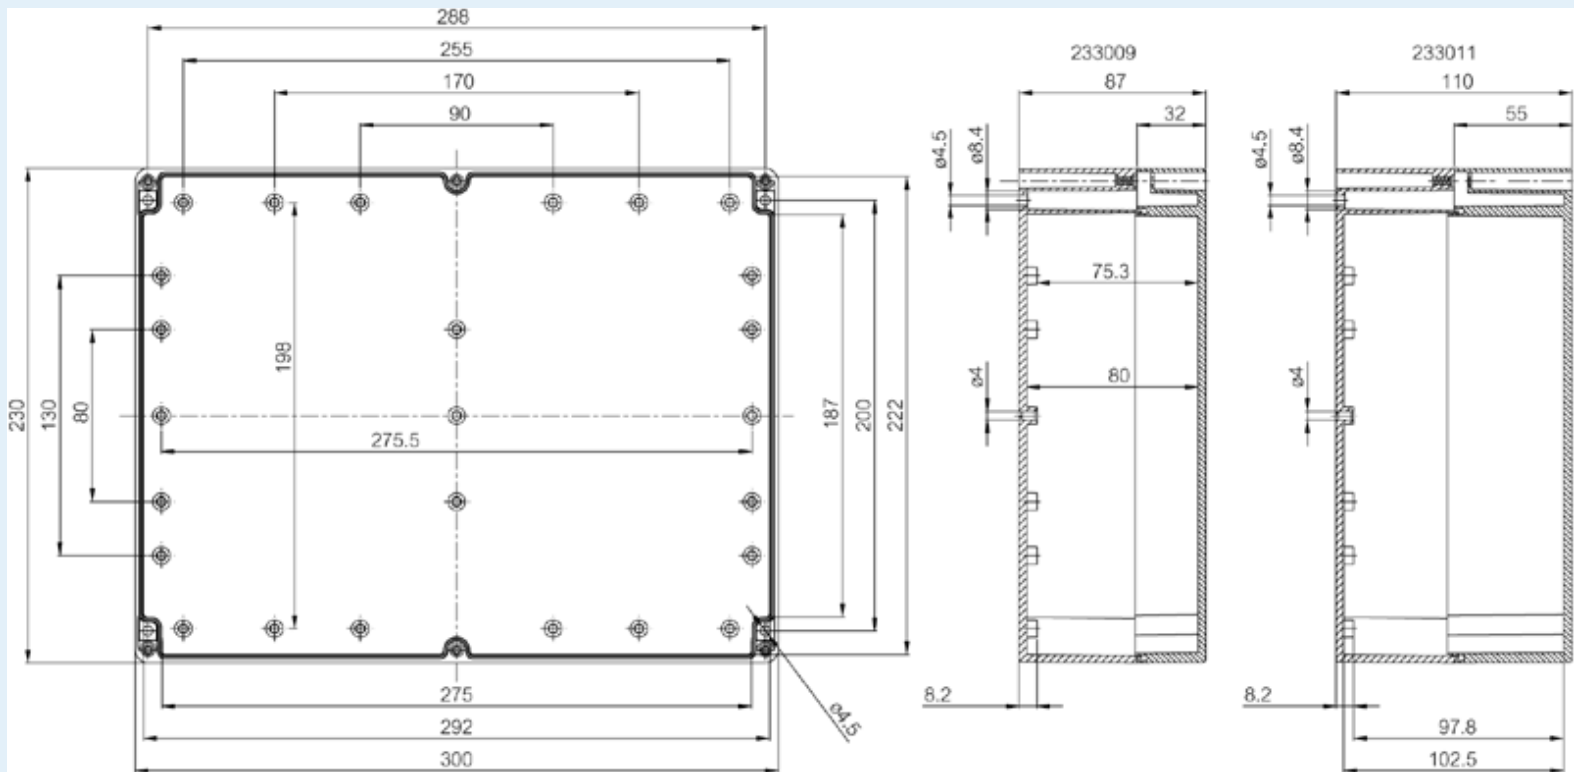

**Remarks :** Grey cover

**Including :** Base with screws for mounting plate/DIN-rail. cover with PUR gasket and stainless steel cover screws.

Dimensions :	Height	Width	Depth
mm :	230	300	110
inch :	9.06	11.81	4.33

**Materials :**

**Accessories :**

- TF 28037 Wall fastening lug (4 pcs), for enclosures:
- TRH 1216 DIN-35 Mounting rail, for enclosures: (146 x 35 x 7)
- TRH 2330 DIN-35 Mounting rail, for enclosures: (285 x 35 x 7)
- TRM 0816 DIN-15 Mounting rail, for enclosures:

Material : Polycarbonate  
Base colour : RAL\_7035  
Cover colour : RAL 7035 -light grey  
Gasket material : Polyurethane

(146 x 15 x 5)  
TM 2330 Mounting plate, for enclosures:  
(221 x 274 x 1)  
TH A Grey plastic hinges (2 pcs)