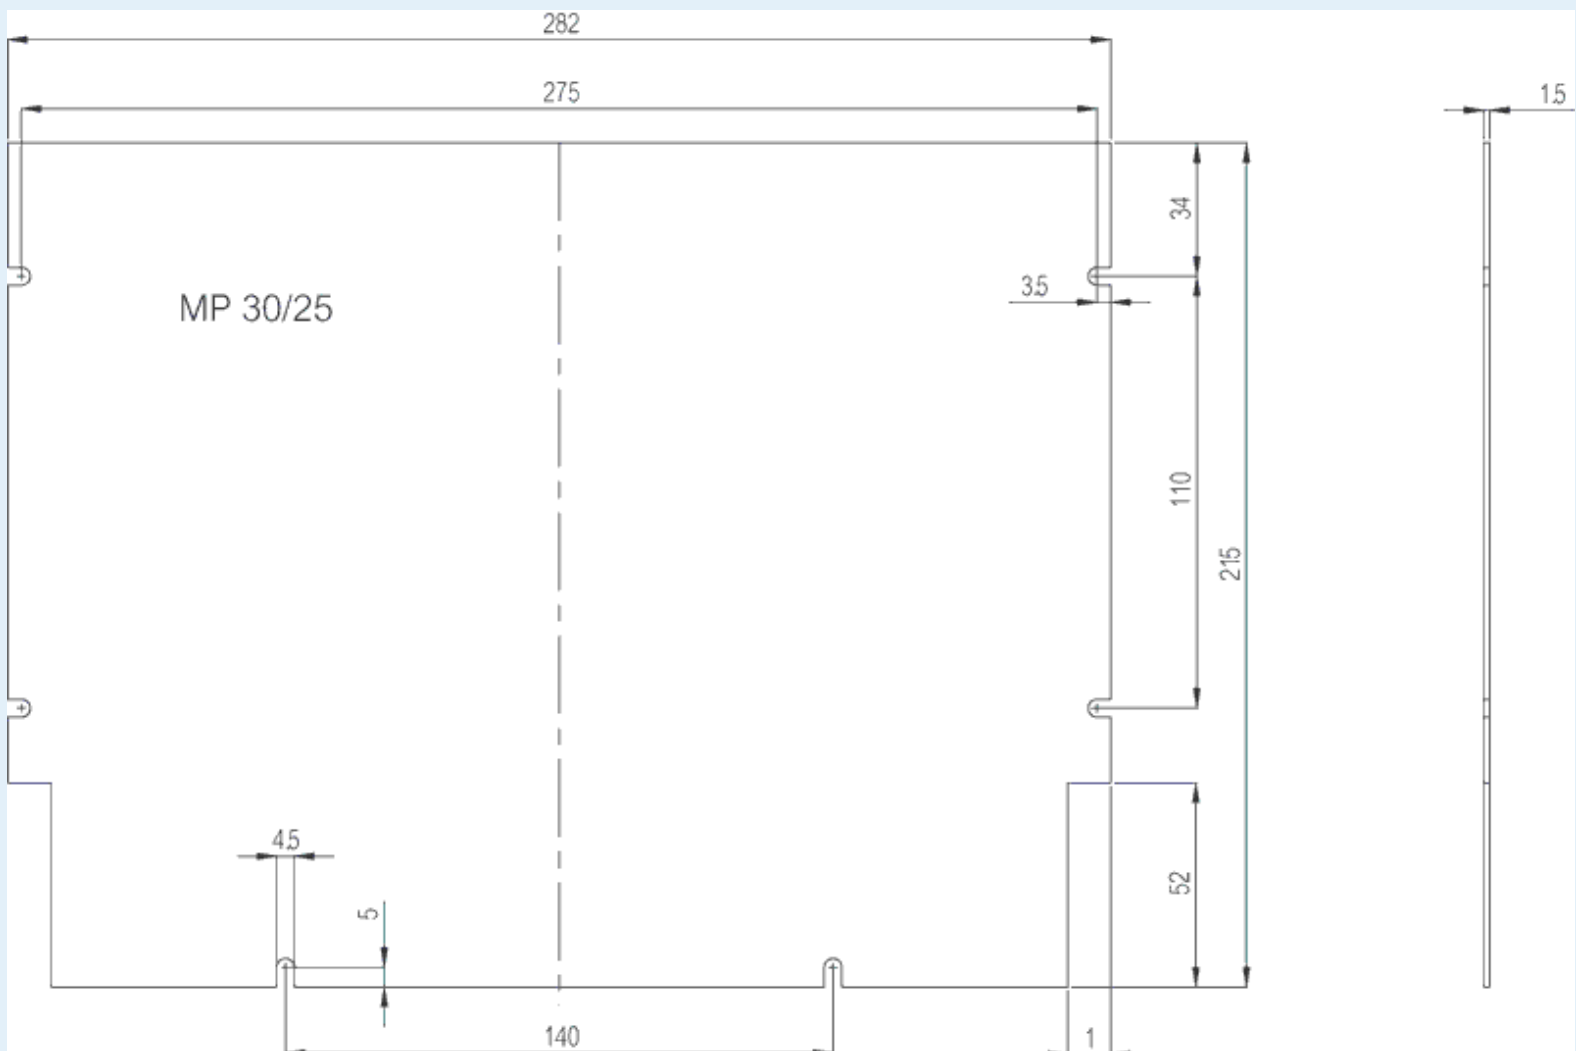

MP 30/25

Sample image

Order symbol : MP 30/25

Product nr : 7720033

Description : Mounting plate, for enclosures:

Remarks : 314x260x95, 314x260x110, 320x260x129

EAN : 6418074033390

El. number :

- Finland : 3422918
- Denmark : 8212016402
- Sweden : 2535022

Dimensions :

	Height	Width	Depth
mm :	282	215	1
inch :	11.1	8.46	0.04

Ratings :

electrical_insulation :	Not insulated
UV resistance :	-

Materials :