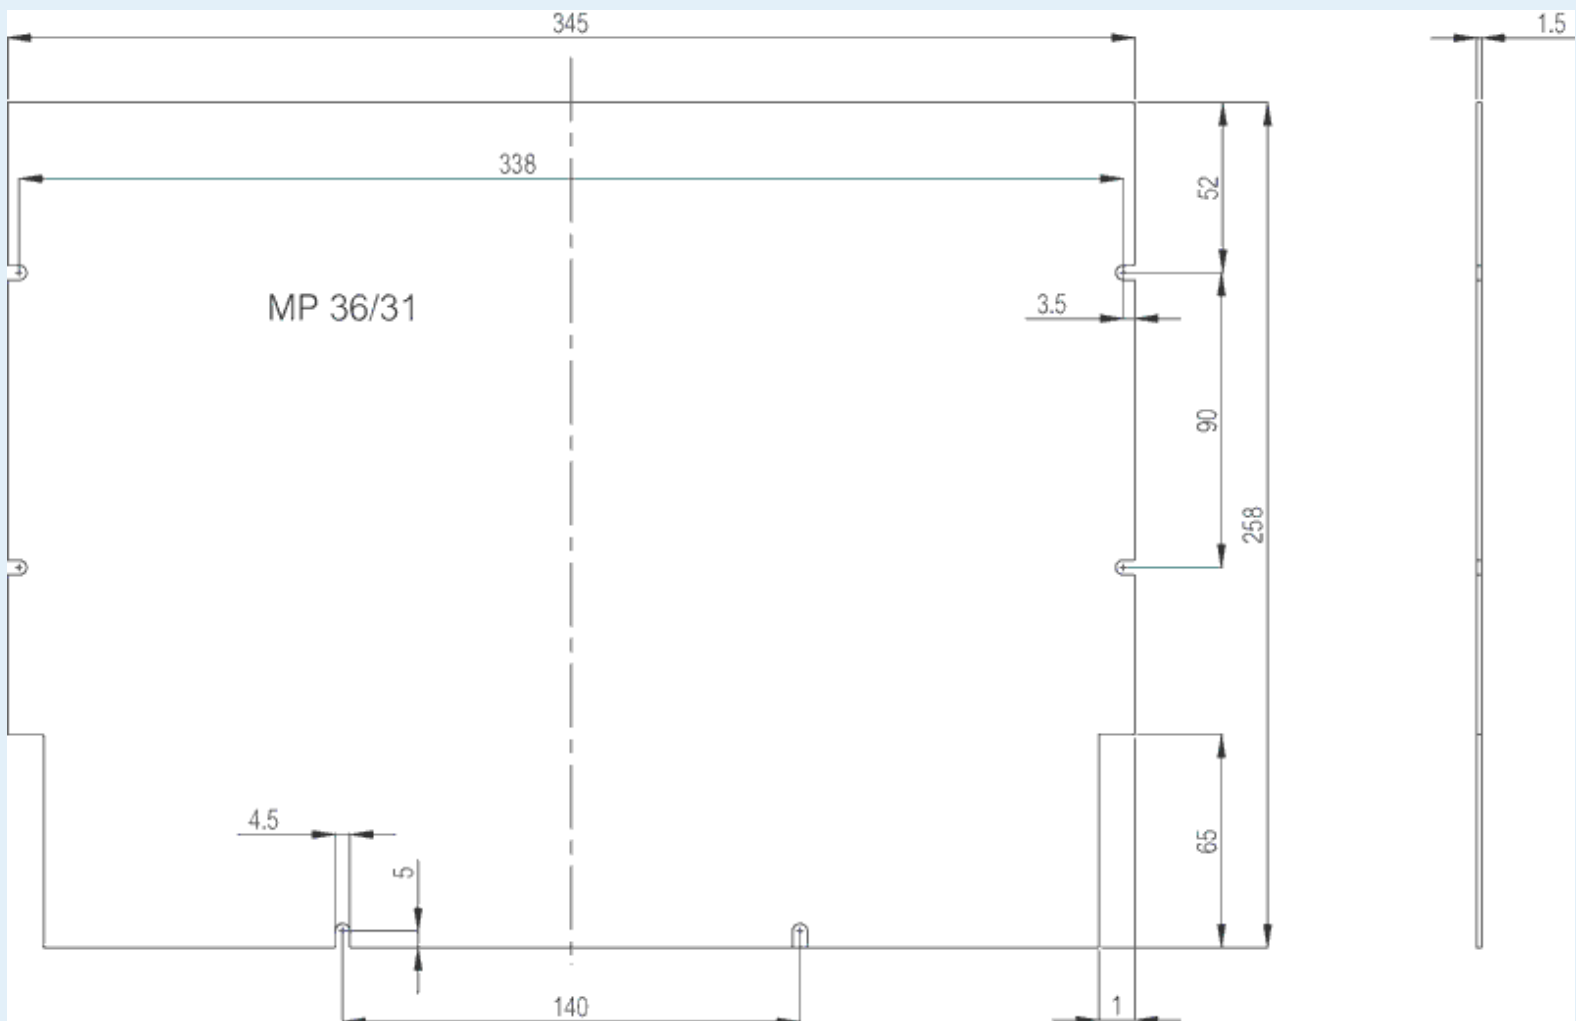

MP 36/31

Sample image

Order symbol : MP 36/31

Product nr : 7720036

Description : Mounting plate, for enclosures:

Remarks : 383x316x134, 390x316x167

EAN : 6418074033406

El. number :

- Finland : 3422920
- Denmark : 8212016444
- Sweden : 2535024

Dimensions :

	Height	Width	Depth
mm :	345	258	1
inch :	13.58	10.16	0.04

Ratings :

electrical_insulation :	Not insulated
UV resistance :	-

Materials :