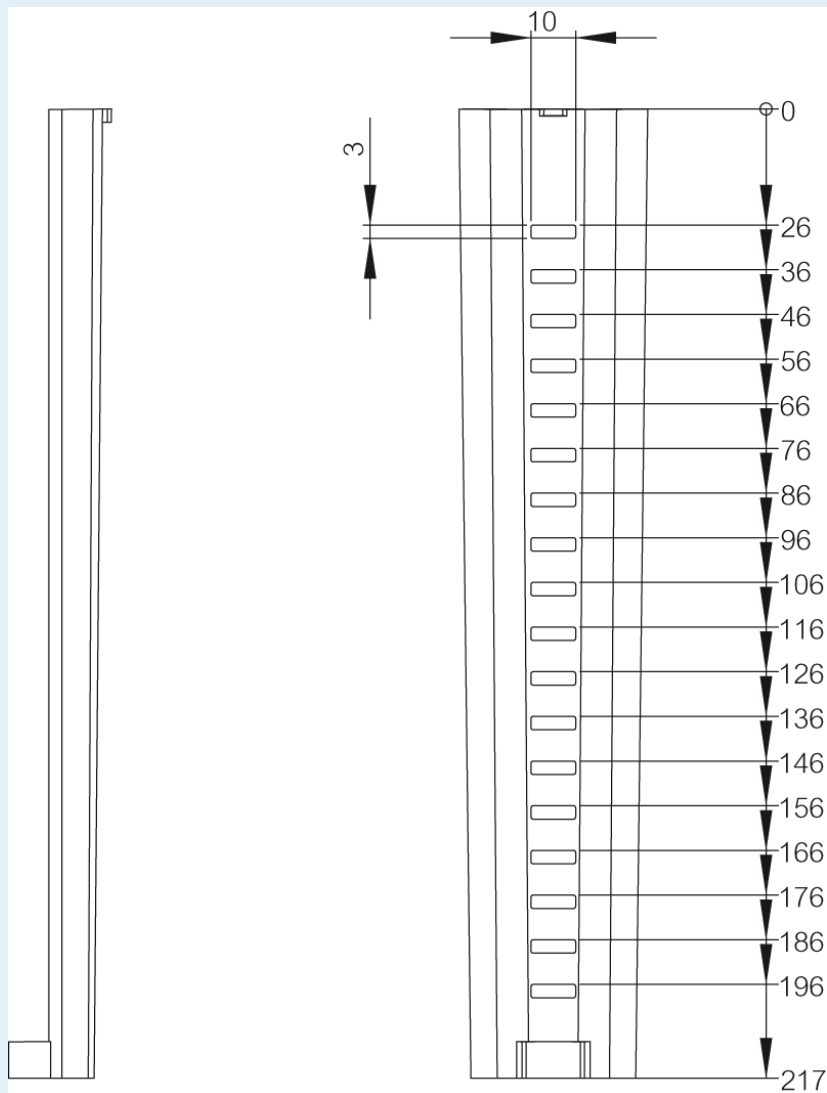

CBS ARCA 30

Sample image

Order symbol : CBS ARCA 30

Product nr : 8120812

Description : Corner adjustment set

Remarks : For sizes with depth 300

EAN : 6418074083166

El. number :

- Finland : 3423904
- Denmark : 8212095012
- Sweden : 2500205

Dimensions :

	Height	Width	Depth
mm :	245	70	30
inch :	9.65	2.76	1.18

Ratings :

electrical_insulation :	Not insulated
UV resistance :	-

Materials :