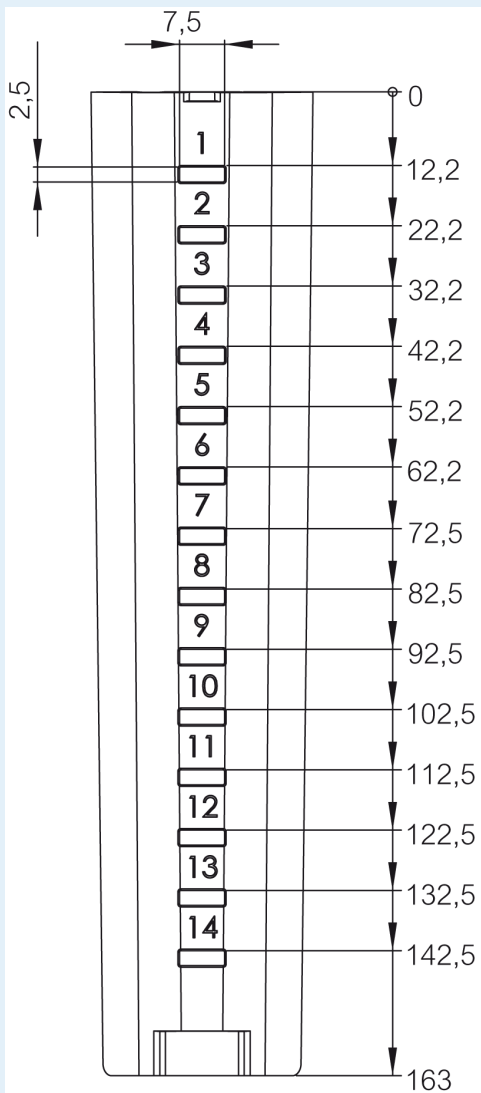

CBS ARCA 21

Sample image

Order symbol : CBS ARCA 21

Product nr : 8120811

Description : Corner adjustment set

Remarks : For sizes with depth 210

EAN : 6418074083159

El. number :

- Finland : 3423900
- Denmark : 8212095009
- Sweden : 2500204

Dimensions :

	Height	Width	Depth
mm :	190	50	30
inch :	7.48	1.97	1.18

Ratings :

electrical_insulation :	Not insulated
UV resistance :	-

Materials :