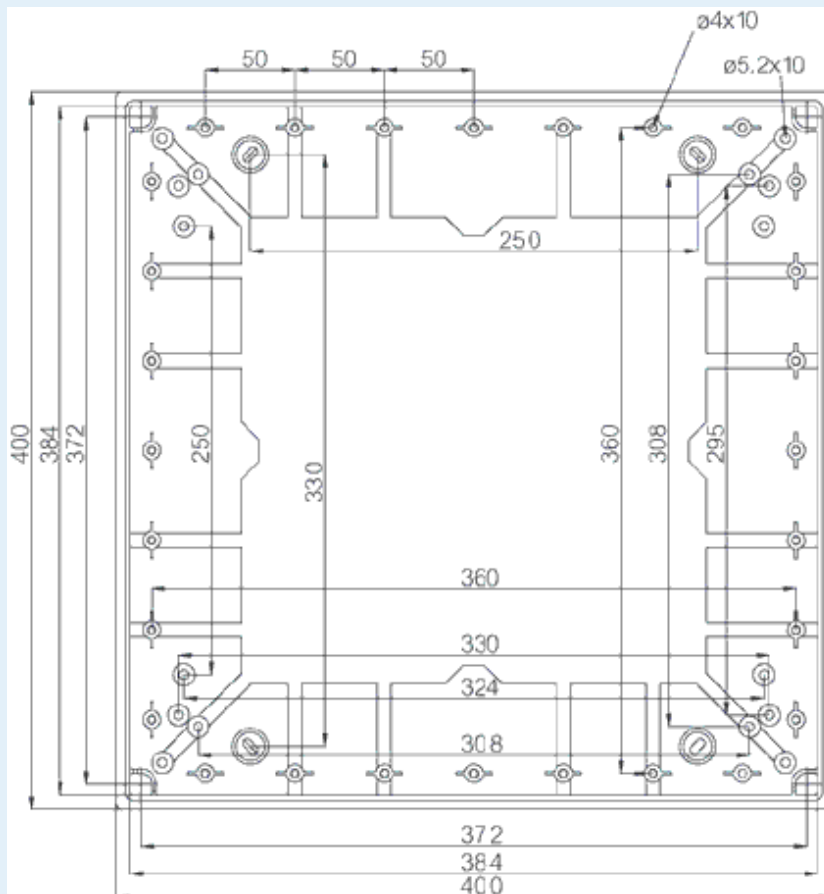

CAB PCQ 404017 T

Sample image

Order symbol : CAB PCQ 404017 T

Product nr : 8113088

Description : Cabinet, PC

Remarks : Smoked transparent cover

EAN : 6418074011114

El. number :

- Finland : 3421928
- Denmark : 8212050727
- Sweden : 2540107

Including : Base with screws for mounting plate/DIN-rail. internal corner plugs. cover with PUR gasket and CS 12137 cover screws.

Dimensions :	Height	Width	Depth
mm :	400	400	170

Temperature °C (continuous) :	-40 ... 80
Temperature °F (continuous) :	-40 ... 175

(45 x 35 x 25)

MB 12225 AL	Swing door set
EKIV 37	DIN-35 Mounting rail, for enclosures: (366 x 35 x 1)
FP A 44	Swing-out door/Front plate (aluminium), for enclosures: (368 x 368 x 1)
EKIV 44	Mounting plate, for enclosures: (370 x 370 x 1)