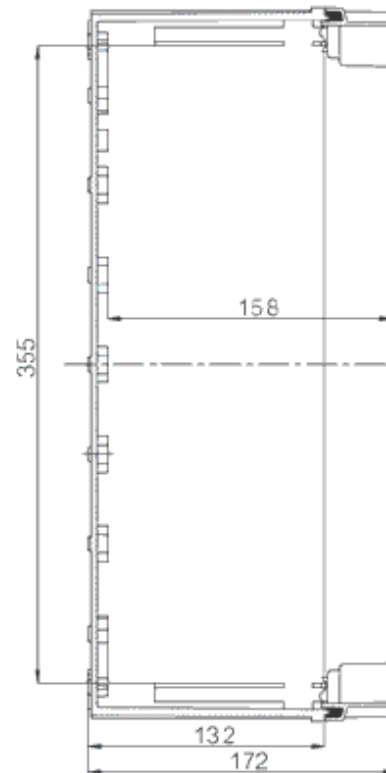

CAB PCQ 404017 T

Sample image

Order symbol : CAB PCQ 404017 T

Product nr : 8113088

Description : Cabinet, PC

Remarks : Smoked transparent cover

EAN : 6418074011114

El. number :

- Finland : 3421928
- Denmark : 8212050727
- Sweden : 2540107

Including : Base with screws for mounting plate/DIN-rail. internal corner plugs. cover with PUR gasket and CS 12137 cover screws.

Dimensions :	Height	Width	Depth
mm :	400	400	170

Accessories :

- DRF 43/44 DIN rail frame set, for enclosures:
- PAT 12040 Hinge set

Materials :

Material :	Polycarbonate
Base colour :	RAL_7035
Cover colour :	Smoked grey
Gasket material :	Polyurethane

Temperatures :

Temperature °C (continuous) :	-40 ... 80
Temperature °F (continuous) :	-40 ... 175

(45 x 35 x 25)

MB 12225 AL	Swing door set
EKIV 37	DIN-35 Mounting rail, for enclosures: (366 x 35 x 1)
FP A 44	Swing-out door/Front plate (aluminium), for enclosures: (368 x 368 x 1)
EKIV 44	Mounting plate, for enclosures: (370 x 370 x 1)