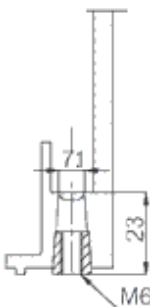

CAB PCQ 404017 T

Sample image

Order symbol : CAB PCQ 404017 T

Product nr : 8113088

Description : Cabinet, PC

Remarks : Smoked transparent cover

EAN : 6418074011114

El. number :

- Finland : 3421928
- Denmark : 8212050727
- Sweden : 2540107

Including : Base with screws for mounting plate/DIN-rail. internal corner plugs. cover with PUR gasket and CS 12137 cover screws.

Dimensions :	Height	Width	Depth
mm :	400	400	170