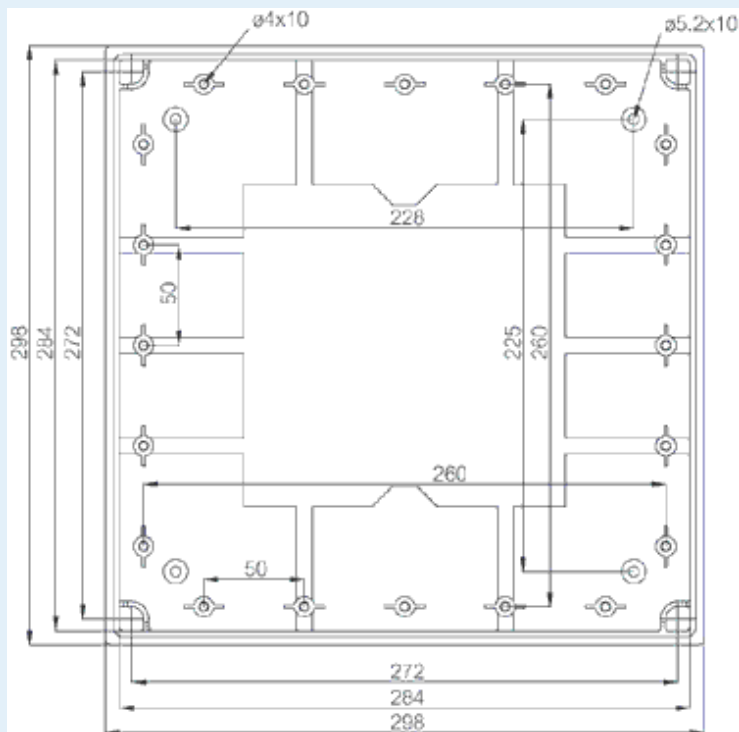

CAB PCQ 303017 G

Sample image

Order symbol : CAB PCQ 303017 G

Product nr : 8113348

Description : Cabinet, PC

Remarks : Grey cover

EAN : 6418074011152

El. number :

- Finland : 3421972
- Denmark : 8212050675
- Sweden : 2539114

Including : Base with screws for mounting plate/DIN-rail. internal corner plugs. cover with PUR gasket and CS 12137 cover screws.

Dimensions :	Height	Width	Depth
mm :	300	300	170

Cover colour : RAL 7035 -light grey

Gasket material : Polyurethane

(268 x 268 x 1)

EKIV 27 DIN-35 Mounting rail, for enclosures:
(266 x 35 x 1)

DRF 33 DIN rail frame set, for enclosures:

Temperatures :

Temperature °C (continuous) : -40 ... 80