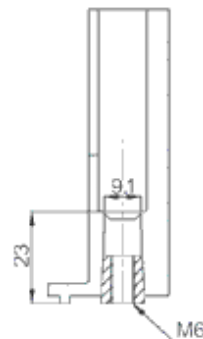

CAB PCQ 303017 G

Sample image

Order symbol : CAB PCQ 303017 G

Product nr : 8113348

Description : Cabinet, PC

Remarks : Grey cover

EAN : 6418074011152

El. number :

- Finland : 3421972
- Denmark : 8212050675
- Sweden : 2539114

Including : Base with screws for mounting plate/DIN-rail. internal corner plugs. cover with PUR gasket and CS 12137 cover screws.

Dimensions :	Height	Width	Depth
mm :	300	300	170

Materials :

Material :	Polycarbonate
Base colour :	RAL_7035

Accessories :

EKIV 33	Mounting plate, for enclosures: (270 x 270 x 1)
PAT 12040	Hinge set (45 x 35 x 25)
MB 12225 AL	Swing door set
FP A 33	Swing-out door/Front plate (aluminium), for enclosures:

Cover colour : RAL 7035 -light grey

Gasket material : Polyurethane

(268 x 268 x 1)

EKIV 27 DIN-35 Mounting rail, for enclosures:
(266 x 35 x 1)

DRF 33 DIN rail frame set, for enclosures:

Temperatures :

Temperature °C (continuous) : -40 ... 80