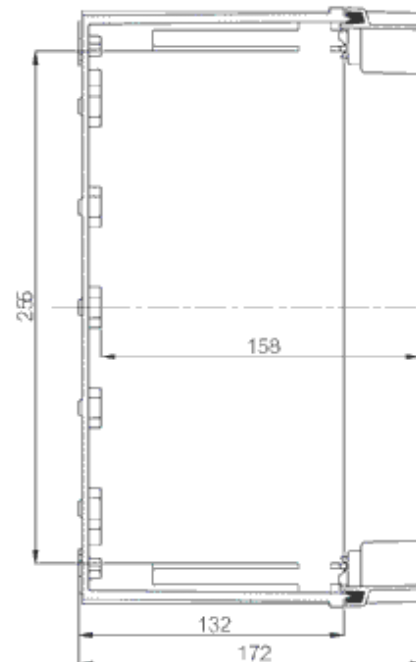

CAB PCQ 303017 G

Sample image

Order symbol : CAB PCQ 303017 G

Product nr : 8113348

Description : Cabinet, PC

Remarks : Grey cover

EAN : 6418074011152

El. number :

- Finland : 3421972
- Denmark : 8212050675
- Sweden : 2539114

Including : Base with screws for mounting plate/DIN-rail. internal corner plugs. cover with PUR gasket and CS 12137 cover screws.

Dimensions :	Height	Width	Depth
mm :	300	300	170

Materials :

Material :	Polycarbonate
Base colour :	RAL_7035

Accessories :

EKIV 33	Mounting plate, for enclosures: (270 x 270 x 1)
PAT 12040	Hinge set (45 x 35 x 25)
MB 12225 AL	Swing door set
FP A 33	Swing-out door/Front plate (aluminium), for enclosures:

Cover colour : RAL 7035 -light grey

Gasket material : Polyurethane

(268 x 268 x 1)

EKIV 27 DIN-35 Mounting rail, for enclosures:
(266 x 35 x 1)

DRF 33 DIN rail frame set, for enclosures:

Temperatures :

Temperature °C (continuous) : -40 ... 80