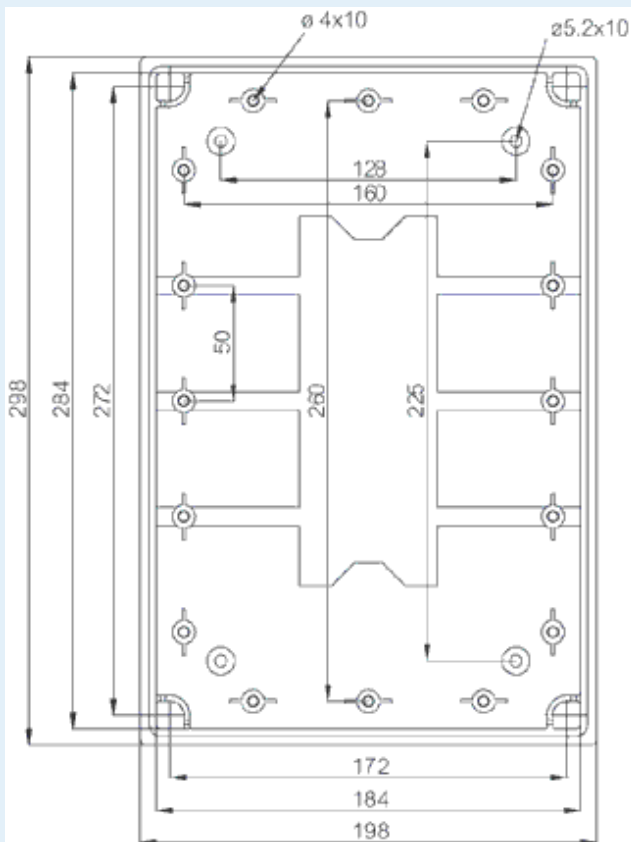

CAB PCQ 302017 T

Sample image

Order symbol : CAB PCQ 302017 T

Product nr : 8113038

Description : Cabinet, PC

Remarks : Smoked transparent cover

EAN : 6418074011077

El. number :

- Finland : 3421920
- Denmark : 8212050662
- Sweden : 2539176

Including : Base with screws for mounting plate/DIN-rail. internal corner plugs. cover with PUR gasket and CS 12137 cover screws.

Dimensions :	Height	Width	Depth
mm :	200	300	170
inch :	7.87	11.81	6.69

Temperature °C (continuous) :	-40 ... 80
Temperature °F (continuous) :	-40 ... 175

EKIV 27	DIN-35 Mounting rail, for enclosures: (266 x 35 x 1)
DRF 23	DIN rail frame set, for enclosures:
FP A 23	Swing-out door/Front plate (aluminium), for enclosures: (168 x 268 x 1)
EKIV 17	DIN-35 Mounting rail, for enclosures: (166 x 35 x 1)
EKIV 23	Mounting plate, for enclosures: (170 x 270 x 1)
DRF 33	DIN rail frame set, for enclosures: