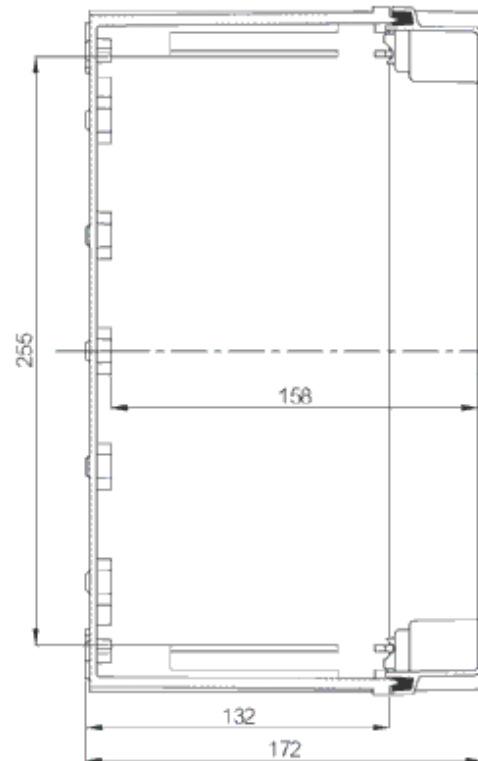

CAB PCQ 302017 T

Sample image

Order symbol : CAB PCQ 302017 T

Product nr : 8113038

Description : Cabinet, PC

Remarks : Smoked transparent cover

EAN : 6418074011077

El. number :

- Finland : 3421920
- Denmark : 8212050662
- Sweden : 2539176

Including : Base with screws for mounting plate/DIN-rail. internal corner plugs. cover with PUR gasket and CS 12137 cover screws.

Dimensions :	Height	Width	Depth
mm :	200	300	170
inch :	7.87	11.81	6.69

Accessories :

PAT 12040	Hinge set (45 x 35 x 25)
MB 12225 AL	Swing door set

Materials :

Material :	Polycarbonate
Base colour :	RAL_7035
Cover colour :	Smoked grey
Gasket material :	Polyurethane

Temperatures :

Temperature °C (continuous) :	-40 ... 80
Temperature °F (continuous) :	-40 ... 175

EKIV 27	DIN-35 Mounting rail, for enclosures: (266 x 35 x 1)
DRF 23	DIN rail frame set, for enclosures:
FP A 23	Swing-out door/Front plate (aluminium), for enclosures: (168 x 268 x 1)
EKIV 17	DIN-35 Mounting rail, for enclosures: (166 x 35 x 1)
EKIV 23	Mounting plate, for enclosures: (170 x 270 x 1)
DRF 33	DIN rail frame set, for enclosures: