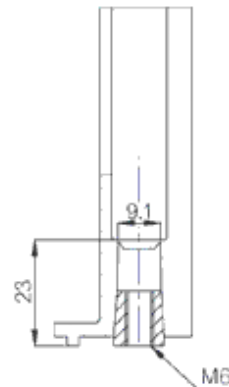

CAB PCQ 302017 T

Sample image

Order symbol : CAB PCQ 302017 T

Product nr : 8113038

Description : Cabinet, PC

Remarks : Smoked transparent cover

EAN : 6418074011077

El. number :

- Finland : 3421920
- Denmark : 8212050662
- Sweden : 2539176

Including : Base with screws for mounting plate/DIN-rail. internal corner plugs. cover with PUR gasket and CS 12137 cover screws.

Dimensions :	Height	Width	Depth
mm :	200	300	170
inch :	7.87	11.81	6.69

Temperature °C (continuous) :	-40 ... 80
Temperature °F (continuous) :	-40 ... 175

EKIV 27	DIN-35 Mounting rail, for enclosures: (266 x 35 x 1)
DRF 23	DIN rail frame set, for enclosures:
FP A 23	Swing-out door/Front plate (aluminium), for enclosures: (168 x 268 x 1)
EKIV 17	DIN-35 Mounting rail, for enclosures: (166 x 35 x 1)
EKIV 23	Mounting plate, for enclosures: (170 x 270 x 1)
DRF 33	DIN rail frame set, for enclosures: