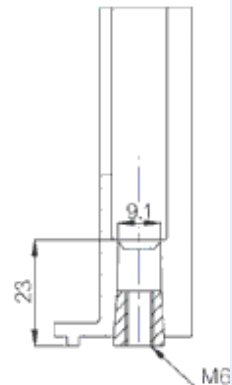

CAB PCQ 302017 G

Sample image

Order symbol : CAB PCQ 302017 G

Product nr : 8113338

Description : Cabinet, PC

Remarks : Grey cover

EAN : 6418074011145

El. number :

- Finland : 3421970
- Denmark : 8212050659
- Sweden : 2539106

Including : Base with screws for mounting plate/DIN-rail. internal corner plugs. cover with PUR gasket and CS 12137 cover screws.

Dimensions :	Height	Width	Depth
mm :	200	300	170
inch :	7.87	11.81	6.69