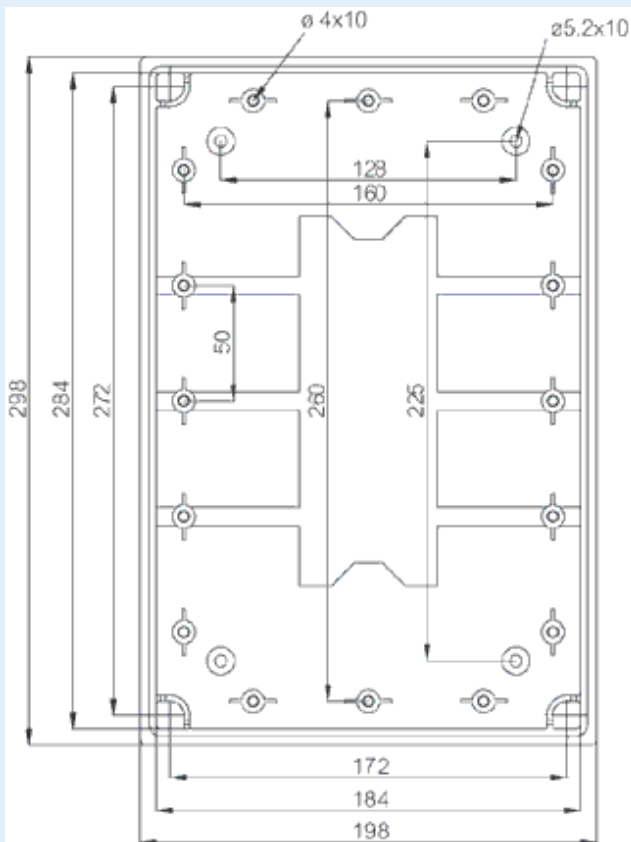

CAB PCQ 302017 G

Sample image

Order symbol : CAB PCQ 302017 G

Product nr : 8113338

Description : Cabinet, PC

Remarks : Grey cover

EAN : 6418074011145

El. number :

- Finland : 3421970
- Denmark : 8212050659
- Sweden : 2539106

Including : Base with screws for mounting plate/DIN-rail. internal corner plugs. cover with PUR gasket and CS 12137 cover screws.

Dimensions :	Height	Width	Depth
mm :	200	300	170
inch :	7.87	11.81	6.69

Temperature °C (continuous) :	-40 ... 80
Temperature °F (continuous) :	-40 ... 175

EKIV 27	DIN-35 Mounting rail, for enclosures: (266 x 35 x 1)
DRF 23	DIN rail frame set, for enclosures:
FP A 23	Swing-out door/Front plate (aluminium), for enclosures: (168 x 268 x 1)
EKIV 17	DIN-35 Mounting rail, for enclosures: (166 x 35 x 1)
EKIV 23	Mounting plate, for enclosures: (170 x 270 x 1)
DRF 33	DIN rail frame set, for enclosures: