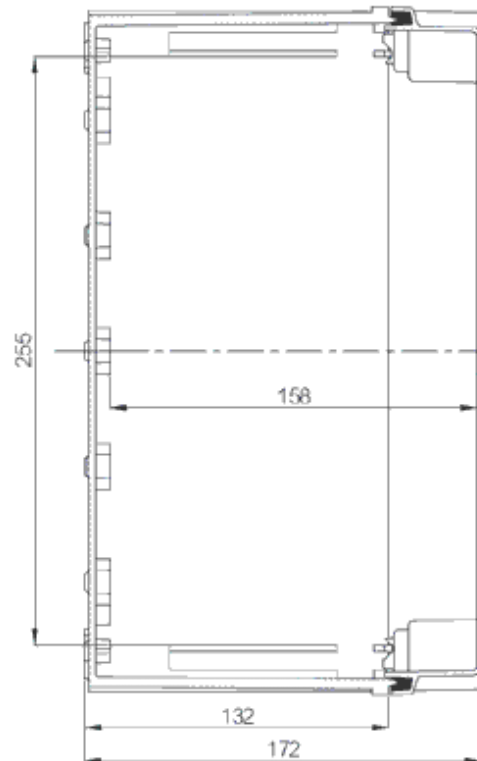

CAB PCQ 302017 G

Sample image

Order symbol : CAB PCQ 302017 G

Product nr : 8113338

Description : Cabinet, PC

Remarks : Grey cover

EAN : 6418074011145

El. number :

- Finland : 3421970
- Denmark : 8212050659
- Sweden : 2539106

Including : Base with screws for mounting plate/DIN-rail. internal corner plugs. cover with PUR gasket and CS 12137 cover screws.

Dimensions :	Height	Width	Depth
mm :	200	300	170
inch :	7.87	11.81	6.69

Accessories :

PAT 12040	Hinge set (45 x 35 x 25)
MB 12225 AL	Swing door set

Materials :

Material :	Polycarbonate
Base colour :	RAL_7035
Cover colour :	RAL 7035 -light grey
Gasket material :	Polyurethane

Temperatures :

Temperature °C (continuous) :	-40 ... 80
Temperature °F (continuous) :	-40 ... 175

EKIV 27	DIN-35 Mounting rail, for enclosures: (266 x 35 x 1)
DRF 23	DIN rail frame set, for enclosures:
FP A 23	Swing-out door/Front plate (aluminium), for enclosures: (168 x 268 x 1)
EKIV 17	DIN-35 Mounting rail, for enclosures: (166 x 35 x 1)
EKIV 23	Mounting plate, for enclosures: (170 x 270 x 1)
DRF 33	DIN rail frame set, for enclosures: