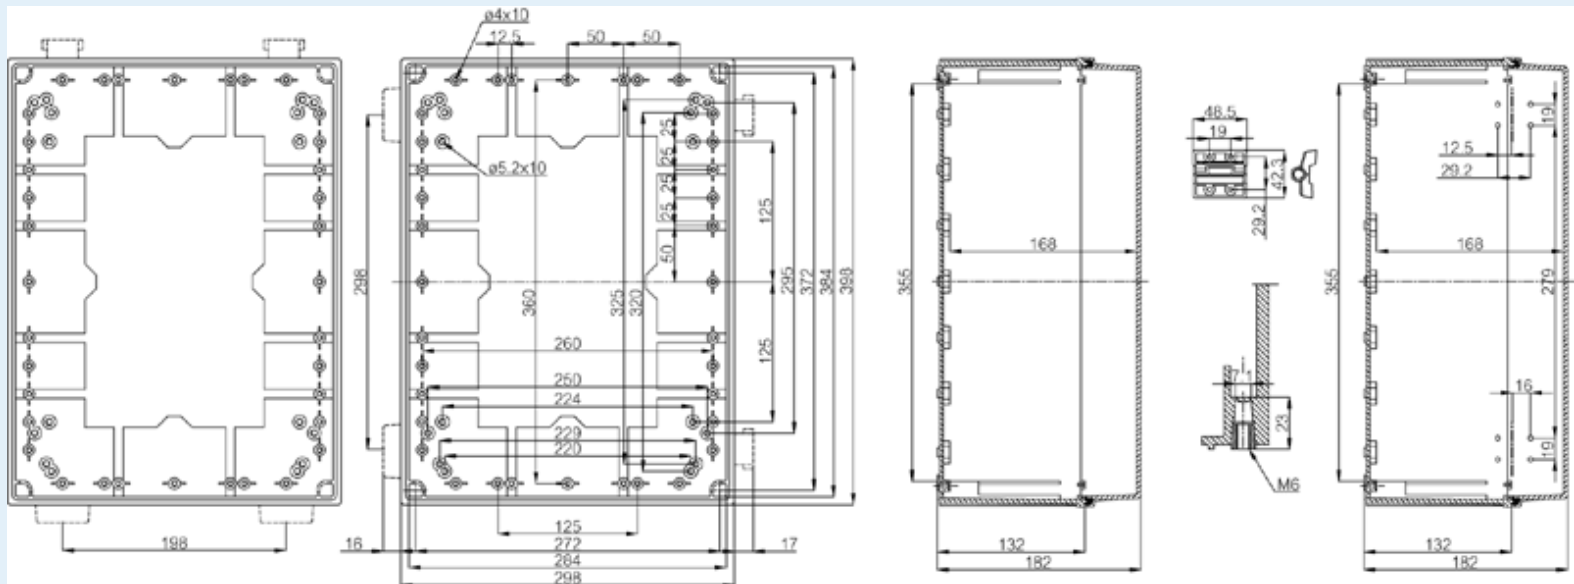

CAB PC 304018 T

Sample image

Order symbol : CAB PC 304018 T

Product nr : 8113051

Description : Cabinet, PC, Smoked transparent door

Remarks : Latches on the short side

EAN : 6418074020239

El. number :

- Finland : 3424166
- Denmark : 8212020430
- Sweden : 2539947

Including : Cabinet base. door with PUR gasket. latches. screws for mounting plate/ DIN-rail and corner plugs.

Dimensions :	Height	Width	Depth
mm :	300	400	180
inch :	11.81	15.75	7.09

Materials :

Material :	Polycarbonate
Base colour :	RAL_7035
Cover colour :	Clear transparent
Gasket material :	Polyurethane

Accessories :

DRF 43/44	DIN rail frame set, for enclosures:
MB 12225 AL	Swing door set
EKIV 37	DIN-35 Mounting rail, for enclosures: (366 x 35 x 1)
EKIV 27	DIN-35 Mounting rail, for enclosures: (266 x 35 x 1)
EKIV 43 PL	Mounting plate, plastic, for enclosures: (370 x 270 x 2)
EKIV 43	Mounting plate, for enclosures: (370 x 270 x 1)