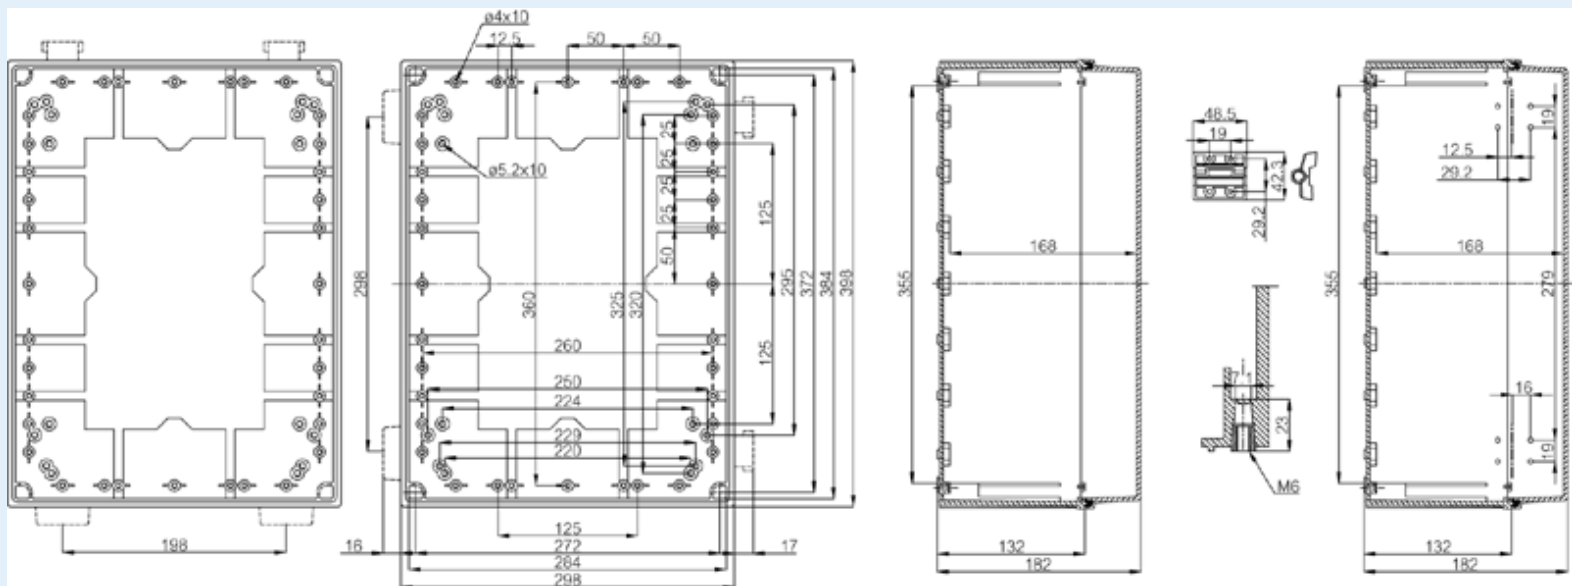

CAB PC 403018 T

Sample image

Order symbol : CAB PC 403018 T

Product nr : 8113050

Description : Cabinet, PC, Smoked transparent door

Remarks : Latches on the long side

EAN : 6418074020215

El. number :

- Finland : 3424164
- Denmark : 8212020252
- Sweden : 2539945

Including : Cabinet base. door with PUR gasket. latches. screws for mounting plate/ DIN-rail and corner plugs.

Dimensions :	Height	Width	Depth
mm :	400	300	180
inch :	15.75	11.81	7.09

Materials :

Material :	Polycarbonate
Base colour :	RAL_7035
Cover colour :	Clear transparent
Gasket material :	Polyurethane

Accessories :

DRF 43/44	DIN rail frame set, for enclosures:
MB 12225 AL	Swing door set
EKIV 37	DIN-35 Mounting rail, for enclosures: (366 x 35 x 1)
EKIV 27	DIN-35 Mounting rail, for enclosures: (266 x 35 x 1)
EKIV 43 PL	Mounting plate, plastic, for enclosures: (370 x 270 x 2)
EKIV 43	Mounting plate, for enclosures: (370 x 270 x 1)