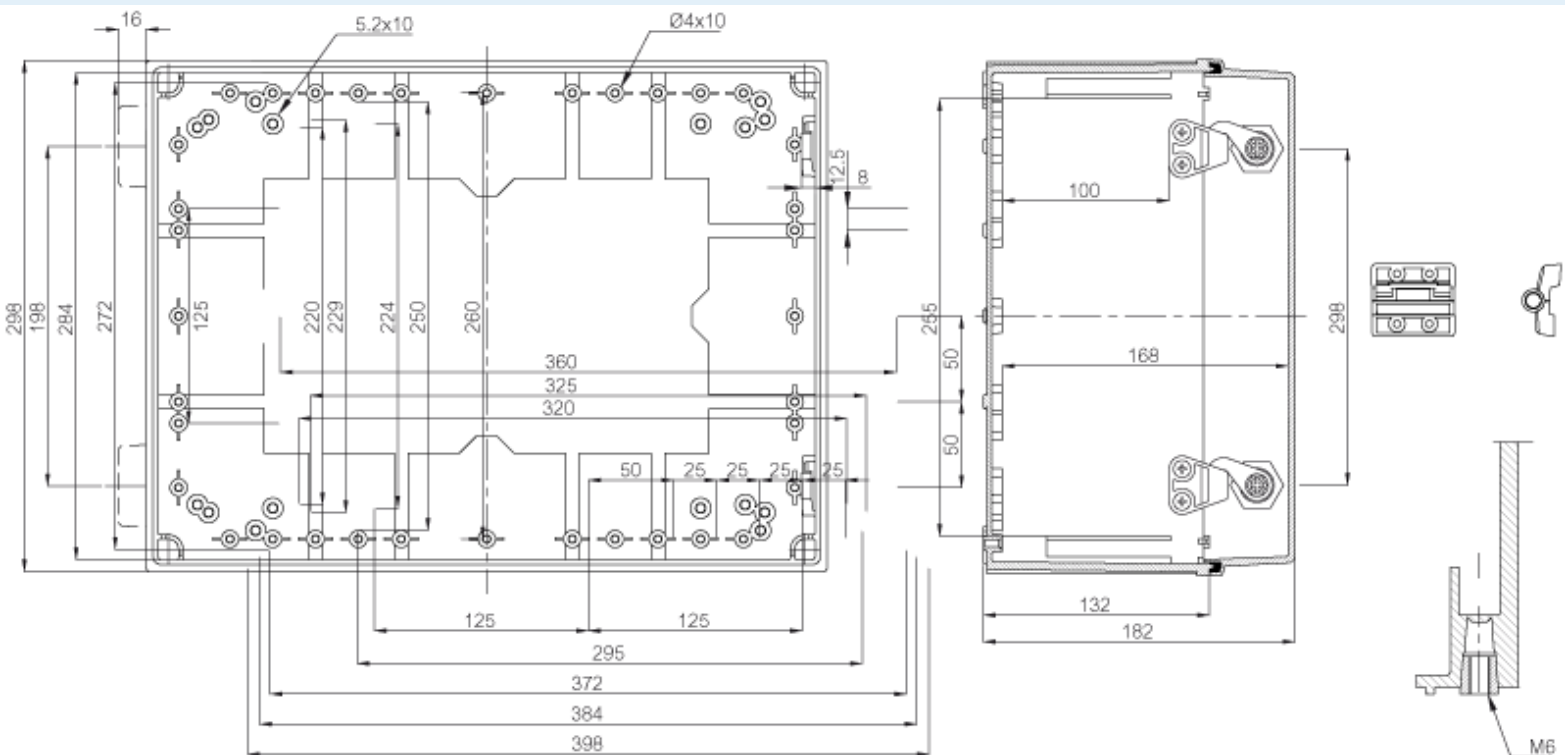

CAB PC 304018 G3B

Sample image

Order symbol : CAB PC 304018 G3B

EAN : 6418074012593

Product nr : 8113354

El. number :

Description : Cabinet, PC, Grey door

- Finland : 3420398
- Denmark : 8212019836

Remarks : Locks on the short side

Including : Cabinet base, door with PUR gasket, 3mm double bit lock(s) with key, screws for mounting plate/DIN-rail and corner plugs.

Dimensions :	Height	Width	Depth
mm :	400	300	180
inch :	15.75	11.81	7.09

Materials :

Accessories :

DRF 43/44 DIN rail frame set, for enclosures:

MB 12225 AL Swing door set

EKIV 37 DIN-35 Mounting rail, for enclosures: (366 x 35 x 1)

EKIV 27 DIN-35 Mounting rail, for enclosures:

Material : Polycarbonate
Base colour : RAL_7035
Cover colour : RAL 7035 -light grey
Gasket material : Polyurethane

Temperatures :

Temperature °C (short term) : -40 ... 120
Temperature °C (continuous) : -40 ... 80
Temperature °F (short term) : -40 ... 250
Temperature °F (continuous) : -40 ... 175