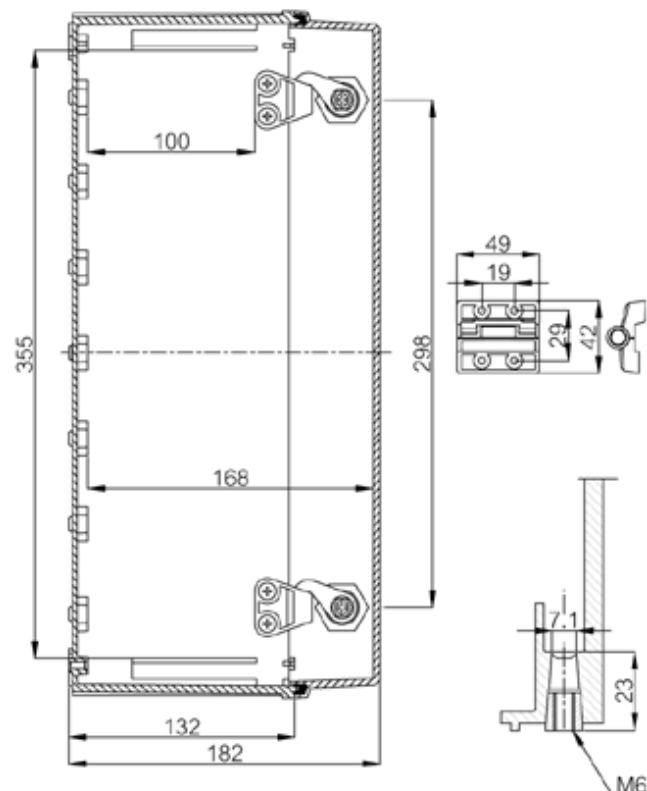

# CAB PC 403018 G3B

Sample image

**Order symbol :** CAB PC 403018 G3B

**EAN :** 6418074020246

**Product nr :** 8113352

**El. number :**

**Description :** Cabinet, PC, Grey door

- Finland : 3424118
- Denmark : 8212019247
- Sweden : 2539975

**Remarks :** Locks on the long side

**Including :** Cabinet base, door with PUR gasket, 3mm double bit lock(s) with key, screws for mounting plate/DIN-rail and corner plugs.

**Dimensions :**

	Height	Width	Depth
mm :	400	300	180
inch :	15.75	11.81	7.09

**Accessories :**

DRF 43/44	DIN rail frame set, for enclosures:
MB 12225	Swing door set

**Materials :**

Material :	Polycarbonate
Base colour :	RAL_7035
Cover colour :	RAL 7035 -light grey
Gasket material :	Polyurethane

**Temperatures :**

Temperature °C (continuous) :	-40 ... 80
Temperature °F (continuous) :	-40 ... 175

AL

EKIV 37	DIN-35 Mounting rail, for enclosures: (366 x 35 x 1)
EKIV 27	DIN-35 Mounting rail, for enclosures: (266 x 35 x 1)
EKIV 43 PL	Mounting plate, plastic, for enclosures: (370 x 270 x 2)
EKIV 43	Mounting plate, for enclosures: (370 x 270 x 1)
FP A 43	Swing-out door/Front plate (aluminium), for enclosures: (268 x 368 x 1)