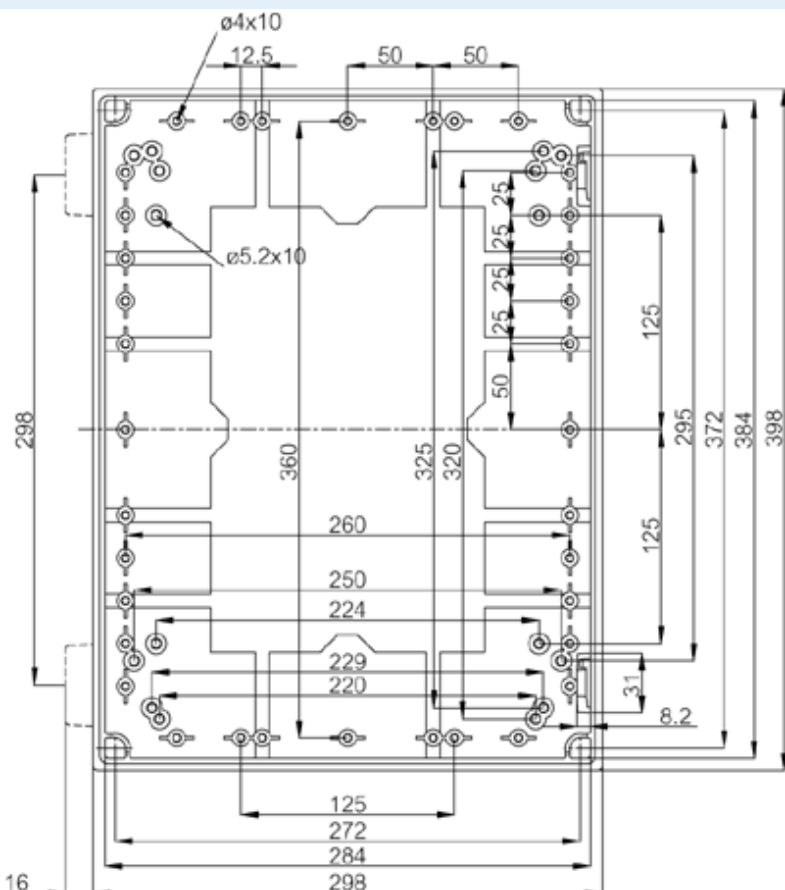

# CAB PC 403018 G3B

Sample image

**Order symbol :** CAB PC 403018 G3B

**EAN :** 6418074020246

**Product nr :** 8113352

**El. number :**

**Description :** Cabinet, PC, Grey door

- Finland : 3424118
- Denmark : 8212019247
- Sweden : 2539975

**Remarks :** Locks on the long side

**Including :** Cabinet base, door with PUR gasket, 3mm double bit lock(s) with key, screws for mounting plate/DIN-rail and corner plugs.

**Dimensions :**

	Height	Width	Depth
mm :	400	300	180
inch :	15.75	11.81	7.09

**Temperatures :**

Temperature °C (continuous) :	-40 ... 80
Temperature °F (continuous) :	-40 ... 175

AL

EKIV 37	DIN-35 Mounting rail, for enclosures: (366 x 35 x 1)
EKIV 27	DIN-35 Mounting rail, for enclosures: (266 x 35 x 1)
EKIV 43 PL	Mounting plate, plastic, for enclosures: (370 x 270 x 2)
EKIV 43	Mounting plate, for enclosures: (370 x 270 x 1)
FP A 43	Swing-out door/Front plate (aluminium), for enclosures: (268 x 368 x 1)