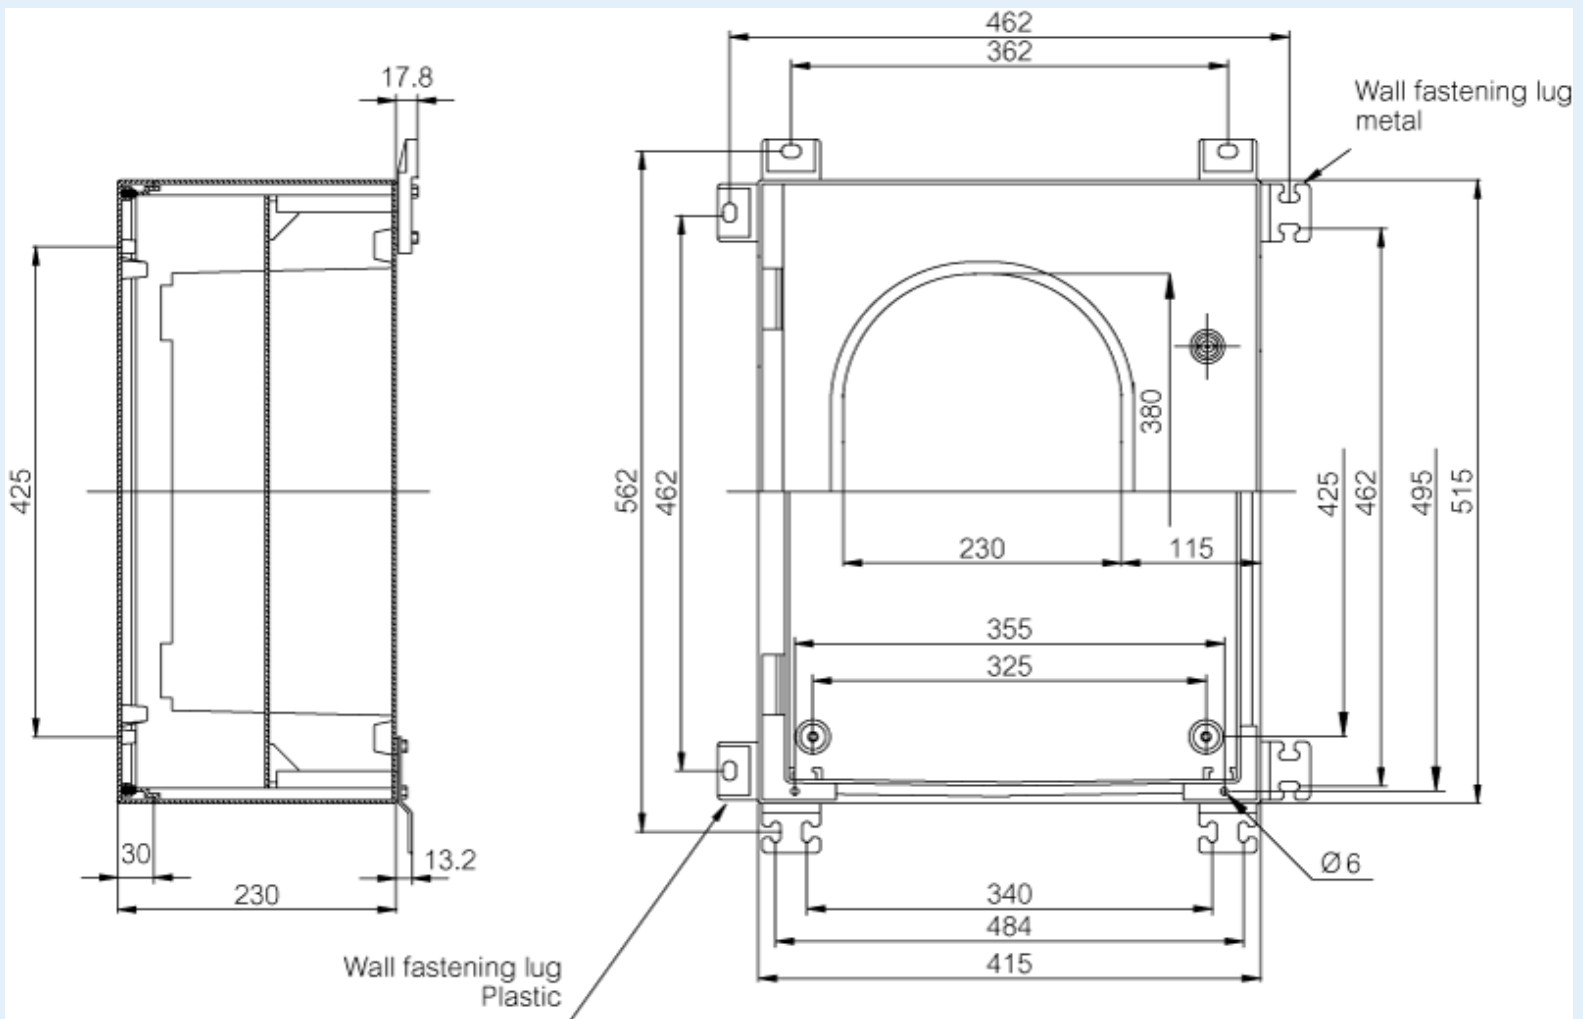

# CAB P 504023

Sample image

**Order symbol :** CAB P 504023

**Product nr :** 8104305

**Description :** Polyester cabinet

**Remarks :** Grey door

**EAN :** 6418074050021

**El. number :**

- Finland : 3424137
- Denmark : 8212018028
- Sweden : 2539821

**Including :** Cabinet base, door with PUR gasket, 3mm double bit lock(s) with transport and plastic key, screws for mounting plate/DIN-rail and wall fastening lugs with screws. Wall mounting screws not supplied.

<b>Dimensions :</b>	<b>Height</b>	<b>Width</b>	<b>Depth</b>
mm :	500	400	230
inch :	19.69	15.75	9.06