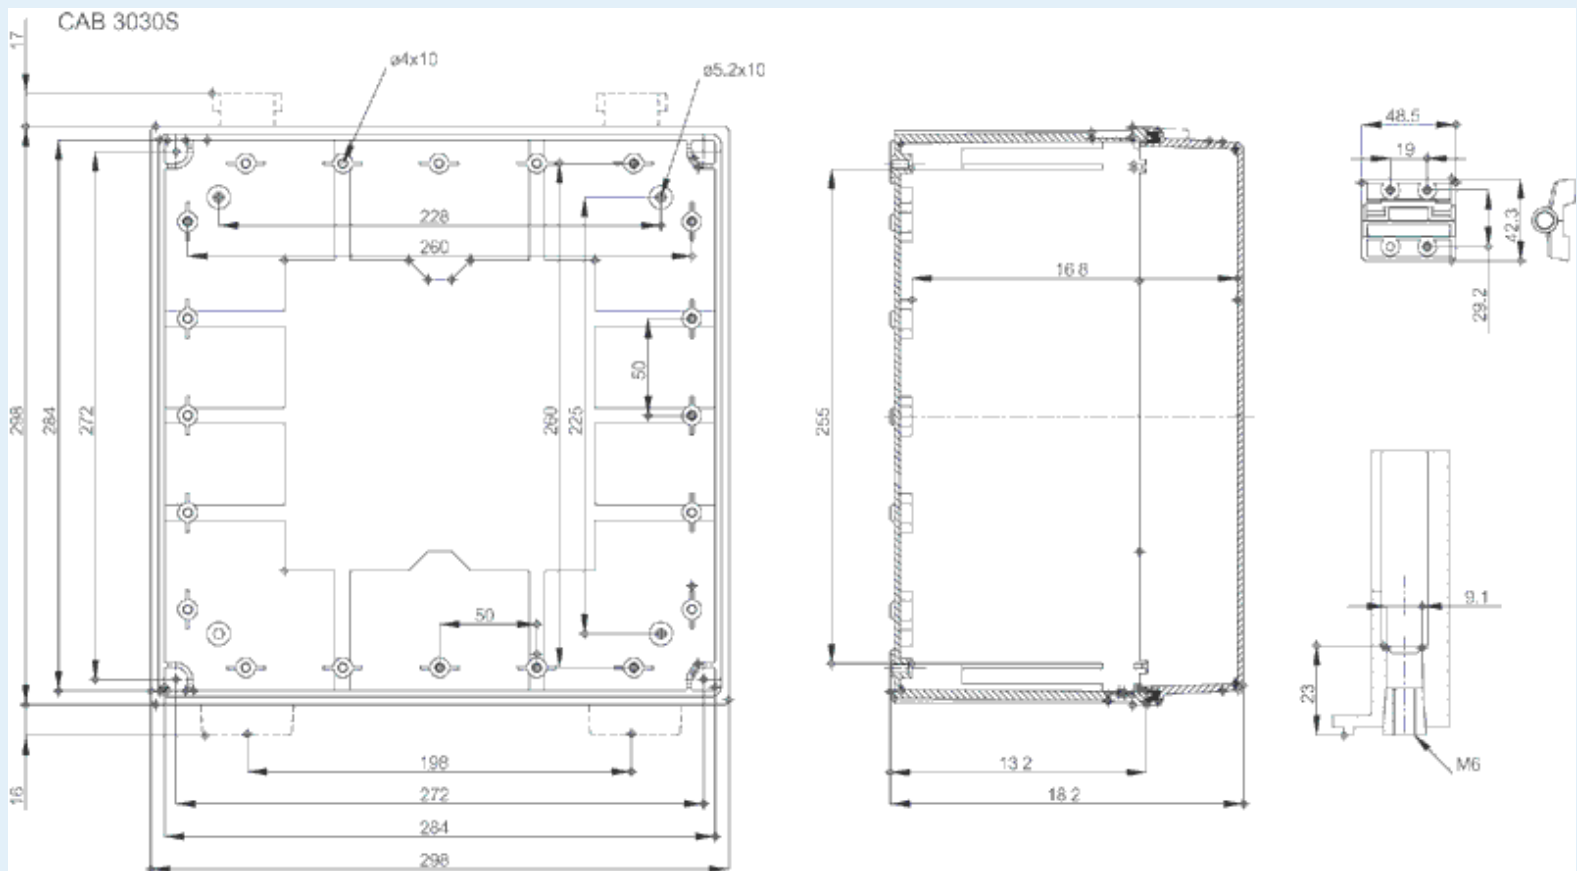

# CAB PC 303018 T

Sample image

**Order symbol :** CAB PC 303018 T

**Product nr :** 8113040

**Description :** Cabinet, PC, Smoked transparent door

**Remarks :** Latches on the long side

**EAN :** 6418074020130

**El. number :**

- Finland : 3424157
- Denmark : 8212020236
- Sweden : 2539941

**Including :** Cabinet base. door with PUR gasket. latches. screws for mounting plate/ DIN-rail and corner plugs.

Dimensions :	Height	Width	Depth
mm :	300	300	180
inch :	11.81	11.81	7.09

**Accessories :**

EKIV 33 Mounting plate, for enclosures:  
(270 x 270 x 1)

**Materials :**

Material :	Polycarbonate
Base colour :	RAL_7035
Cover colour :	Clear transparent
Gasket material :	Polyurethane

MB 12225 AL	Swing door set
FP A 33	Swing-out door/Front plate (aluminium), for enclosures: (268 x 268 x 1)
EKIV 27	DIN-35 Mounting rail, for enclosures: (266 x 35 x 1)
DRF 33	DIN rail frame set, for enclosures: