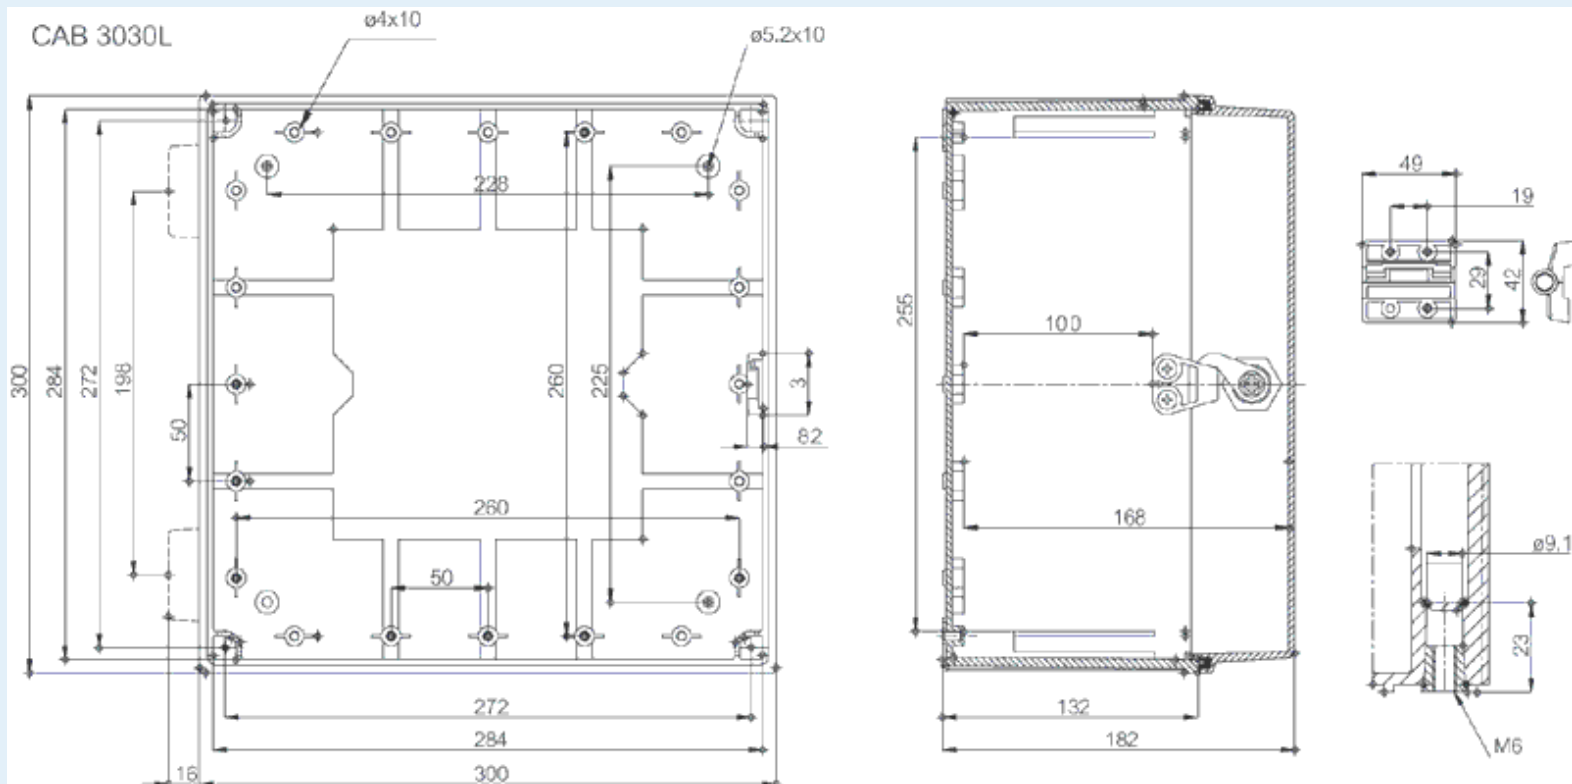

# CAB PC 303018 G3B

Sample image

**Order symbol :** CAB PC 303018 G3B

**EAN :** 6418074020147

**Product nr :** 8113342

**El. number :**

**Description :** Cabinet, PC, Grey door

- Finland : 3424111
- Denmark : 8212019221
- Sweden : 2539969

**Remarks :** Lock on the long side

**Including :** Cabinet base, door with PUR gasket, 3mm double bit lock(s) with key, screws for mounting plate/DIN-rail and corner plugs.

CAB 3030L

Dimensions :	Height	Width	Depth
mm :	300	300	180
inch :	11.81	11.81	7.09

**Materials :**

**Accessories :**

- EKIV 33 Mounting plate, for enclosures: (270 x 270 x 1)
- MB 12225 AL Swing door set
- FP A 33 Swing-out door/Front plate (aluminium), for enclosures:

Material :	Polycarbonate
Base colour :	RAL_7035
Cover colour :	RAL 7035 -light grey
Gasket material :	Polyurethane

(268 x 268 x 1)

EKIV 27 DIN-35 Mounting rail, for enclosures:  
(266 x 35 x 1)

DRF 33 DIN rail frame set, for enclosures: