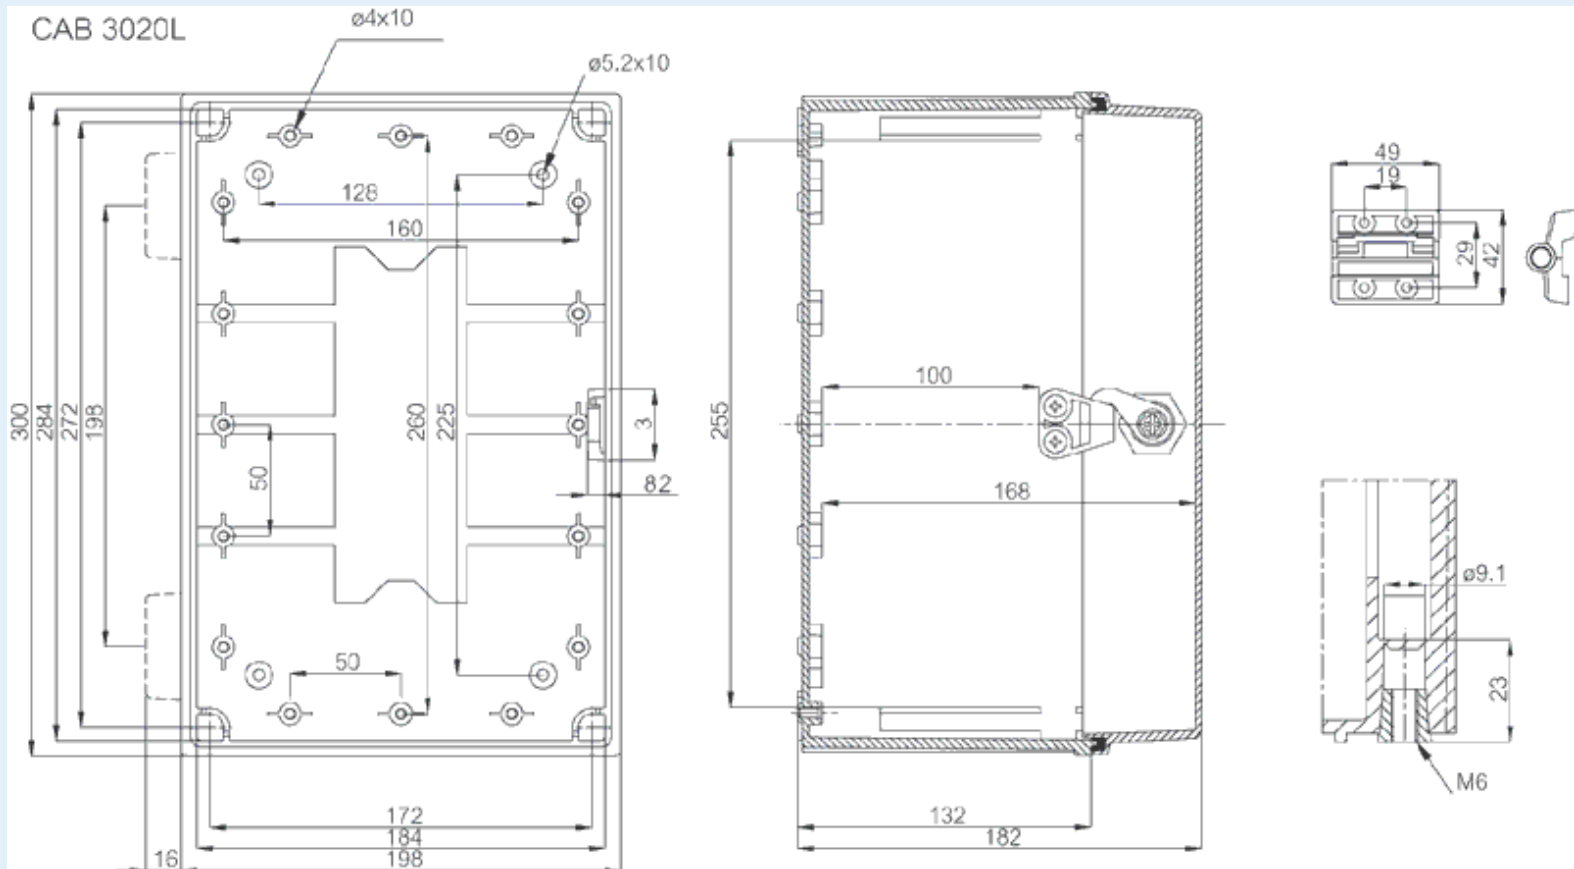

CAB PC 302018 G3B

Sample image

Order symbol : CAB PC 302018 G3B

EAN : 6418074020048

Product nr : 8113332

El. number :

Description : Cabinet, PC, Grey door

- Finland : 3424105
- Denmark : 8212019205
- Sweden : 2539965

Remarks : Lock on the long side

Including : Cabinet base. door with PUR gasket. 3mm double bit lock(s) with key. screws for mounting plate/DIN-rail and corner plugs.

CAB 3020L

Dimensions :	Height	Width	Depth
mm :	300	200	180
inch :	11.81	7.87	7.09

Temperatures :

Temperature °C (continuous) :	-40 ... 80
Temperature °F (continuous) :	-40 ... 175

(266 x 35 x 1)

DRF 23	DIN rail frame set, for enclosures:
FP A 23	Swing-out door/Front plate (aluminium), for enclosures: (168 x 268 x 1)
EKIV 17	DIN-35 Mounting rail, for enclosures: (166 x 35 x 1)
EKIV 23	Mounting plate, for enclosures: (170 x 270 x 1)