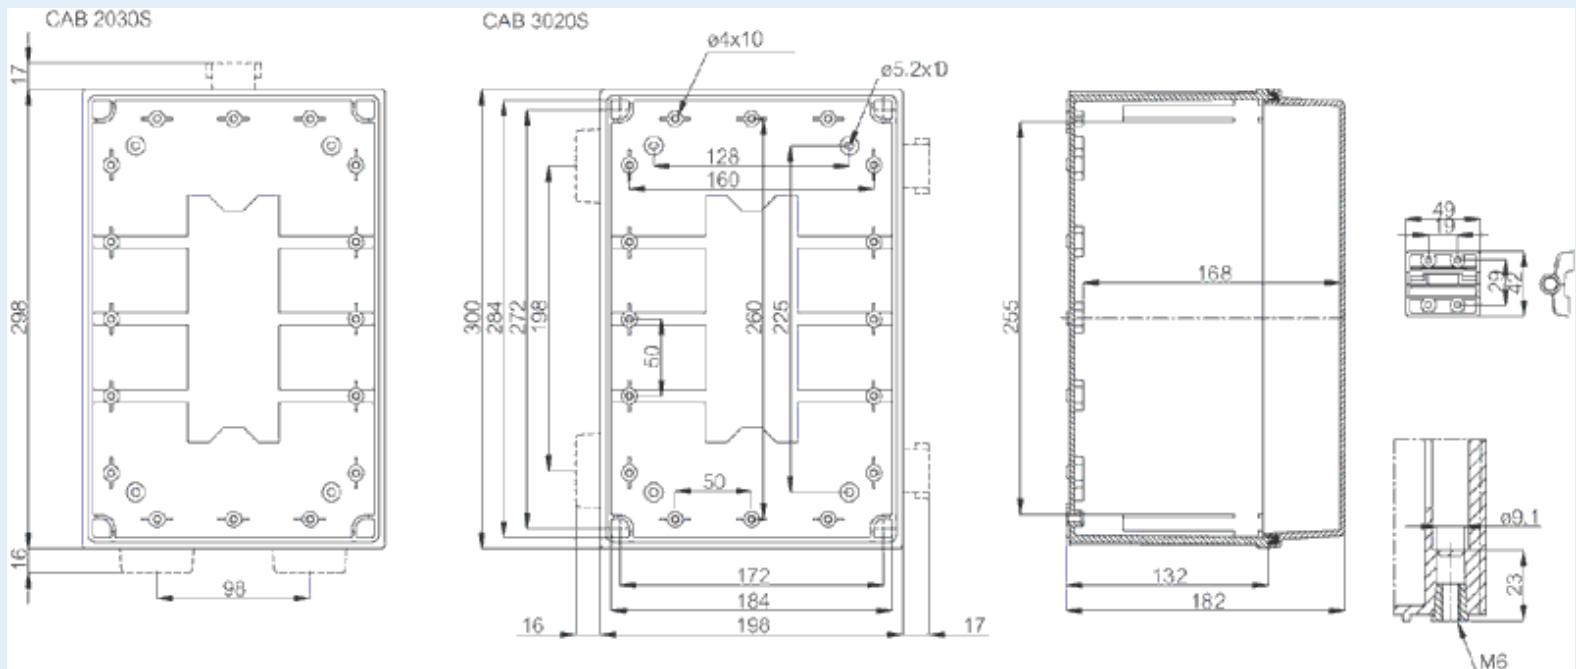

CAB PC 203018 T

Sample image

Order symbol : CAB PC 203018 T

Product nr : 8113031

Description : Cabinet, PC, Smoked transparent door

Remarks : Latch on the short side

EAN : 6418074020031

El. number :

- Finland : 3424153
- Denmark : 8212020414
- Sweden : 2539937

Including : Cabinet base. door with PUR gasket. latches. screws for mounting plate/ DIN-rail and corner plugs.

Dimensions :	Height	Width	Depth
mm :	200	300	180
inch :	7.87	11.81	7.09

Materials :

Material :	Polycarbonate
Base colour :	RAL_7035

Accessories :

MB 12225 AL	Swing door set
EKIV 27	DIN-35 Mounting rail, for enclosures: (266 x 35 x 1)
DRF 23	DIN rail frame set, for enclosures:
FP A 23	Swing-out door/Front plate (aluminium), for enclosures: (168 x 268 x 1)

Cover colour :	Clear transparent
Gasket material :	Polyurethane

EKIV 17	DIN-35 Mounting rail, for enclosures: (166 x 35 x 1)
EKIV 23	Mounting plate, for enclosures: (170 x 270 x 1)

Temperatures :

Temperature °C (continuous) :	-40 ... 80
Temperature °F (continuous) :	-40 ... 175