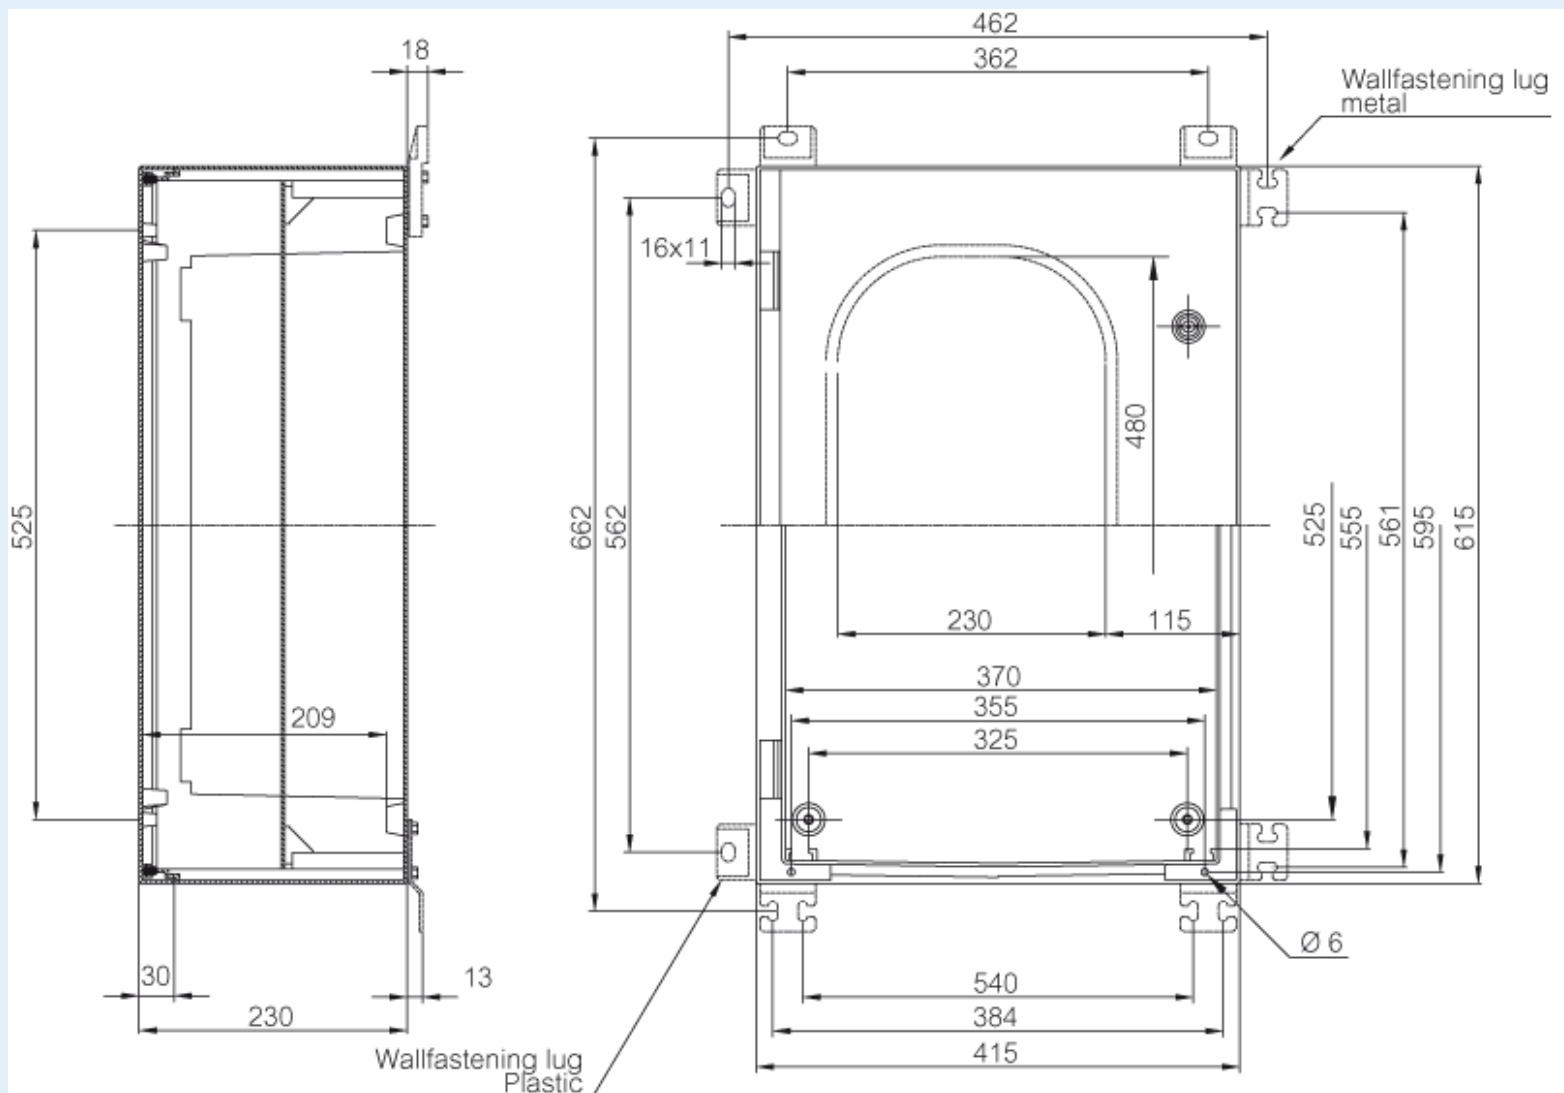

CAB P 604023

Sample image

Order symbol : CAB P 604023

Product nr : 8104306

Description : Polyester cabinet

Remarks : Grey door

EAN : 6418074050038

El. number :

- Finland : 3424139
- Denmark : 8212018031
- Sweden : 2539823

Including : Cabinet base, door with PUR gasket, 3mm double bit lock(s) with transport and plastic key, screws for mounting plate/DIN-rail and wall fastening lugs with screws. Wall mounting screws not supplied.

Dimensions :

	Height	Width	Depth
mm :	600	400	230
inch :	23.62	15.75	9.06

Materials :

Material :	Glass Fiber Reinforced Polyester
Base colour :	RAL_7035
Cover colour :	RAL 7035 -light grey
Gasket material :	Polyurethane