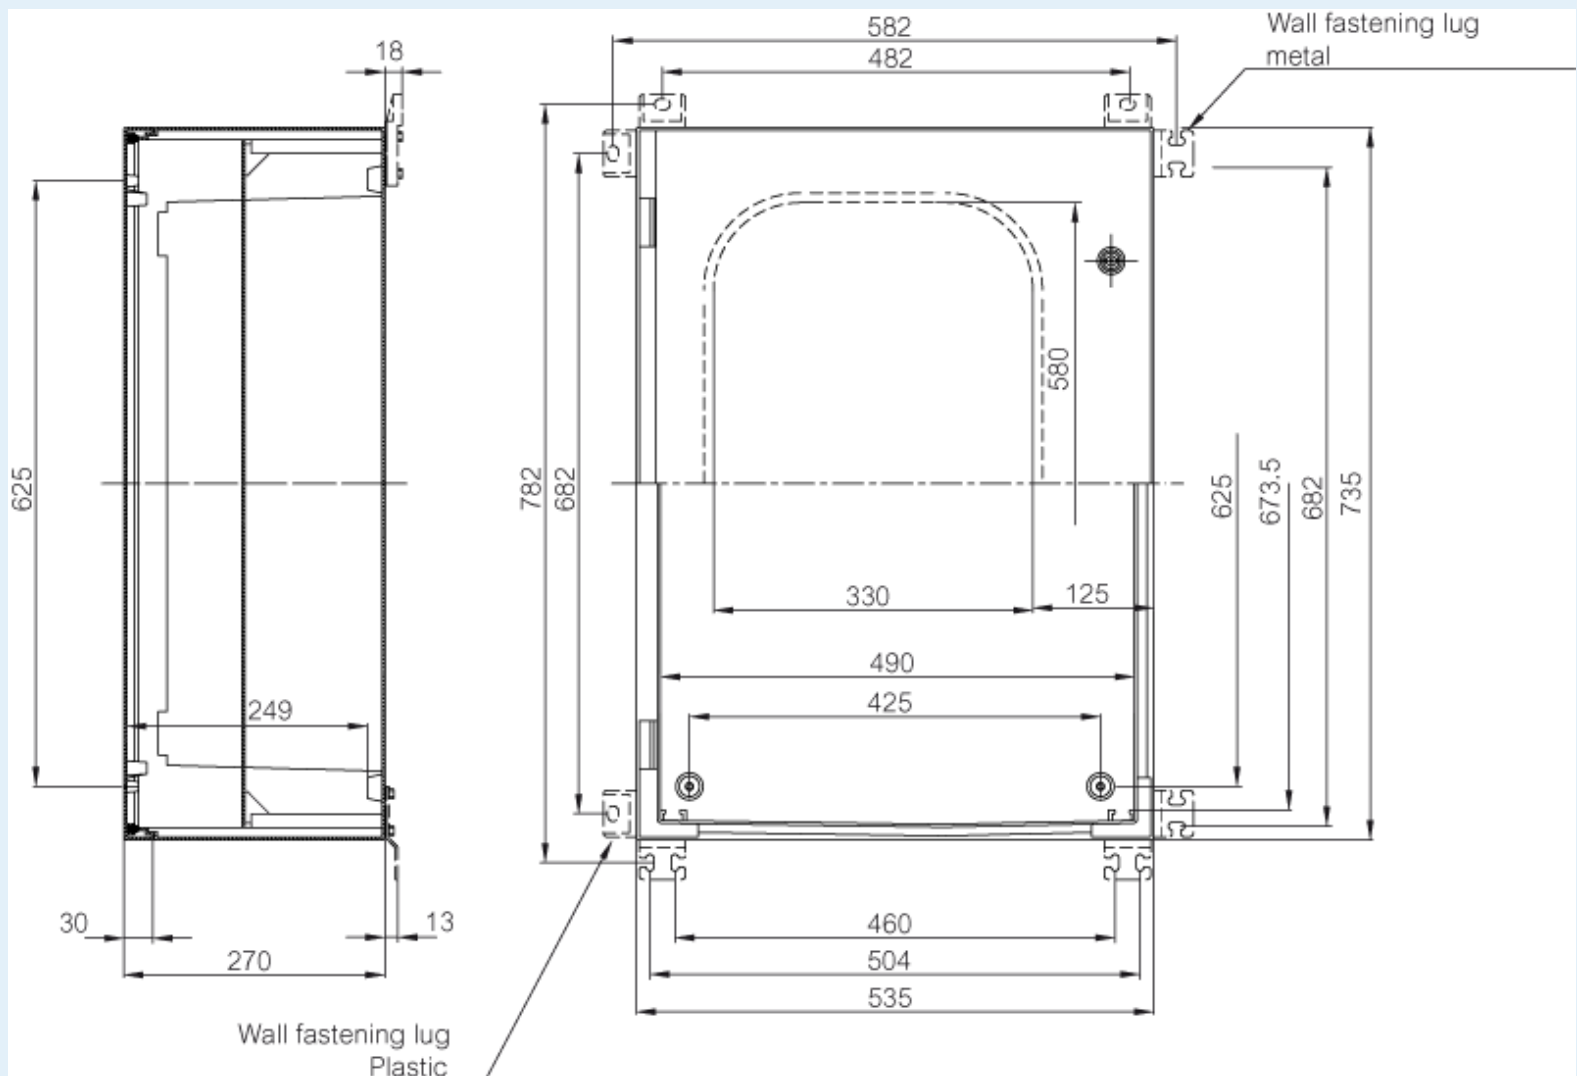

CAB P 705027

Sample image

Order symbol : CAB P 705027

Product nr : 8104307

Description : Polyester cabinet

Remarks : Grey door

EAN : 6418074050045

El. number :

- Finland : 3424141
- Denmark : 8212018044
- Sweden : 2539825

Including : Cabinet base, door with PUR gasket, 3mm double bit lock(s) with transport and plastic key, screws for mounting plate/DIN-rail and wall fastening lugs with screws. Wall mounting screws not supplied.

Dimensions :	Height	Width	Depth
mm :	700	500	270
inch :	27.56	19.69	10.63

Materials :

Material :	Glass Fiber Reinforced Polyester
Base colour :	RAL_7035
Cover colour :	RAL 7035 -light grey
Gasket material :	Polyurethane