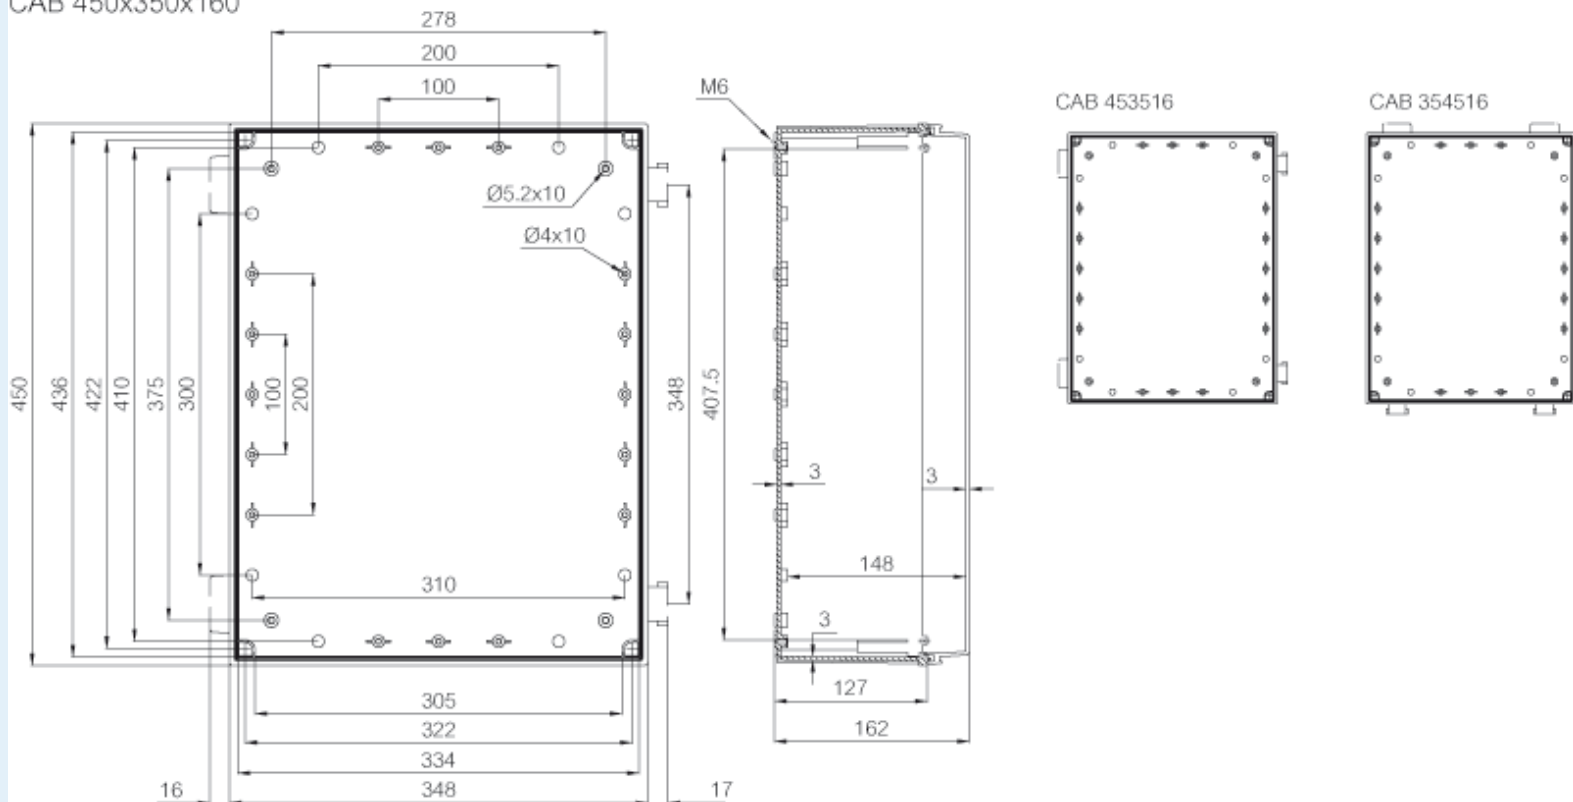

CAB ABS 354516 G

Sample image

Order symbol: CAB ABS 354516 G

Product nbr: 8183356

Description: Opaque door

Remarks: Latches on the short side

Including: Cabinet base, door with PUR gasket, latches, screws for mounting plate/DIN-rail and corner plugs.

EAN: 6418074049162

El. number:

- Finland:
- Denmark:
- Sweden:

CAB 450x350x160

Dimensions:	Height	Width	Depth
mm:	350	450	160

Rating:	
Ingress protection (EN 60529):	IP65;

inch:	13.78	17.72	6.3
-------	-------	-------	-----