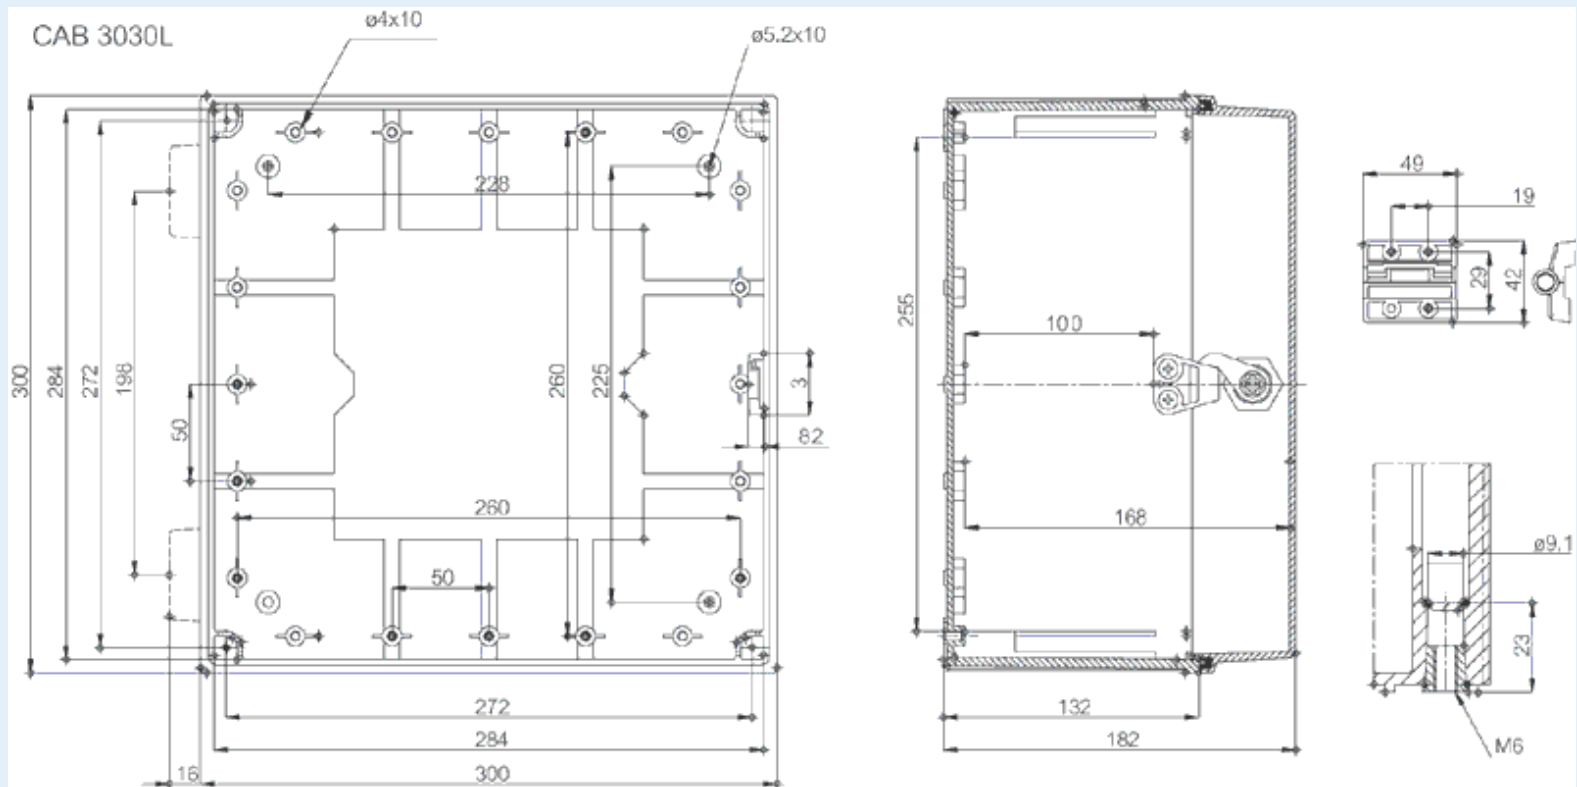

# CAB ABS 303018 G3B

Sample image

**Order symbol :** CAB ABS 303018 G3B

**EAN :** 6418074020185

**Product nr :** 8183342

**El. number :**

**Description :** Cabinet, ABS, Grey door

- Finland : 3424311
- Denmark : 8212019027
- Sweden : 2540069

**Remarks :** Lock on the long side

**Including :** Cabinet base. door with PUR gasket. 3mm double bit lock(s) with key. screws for mounting plate/DIN-rail and corner plugs.

Dimensions :	Height	Width	Depth
mm :	300	300	180
inch :	11.81	11.81	7.09

Materials :	
Material :	ABS

Accessories :	
EKIV 33	Mounting plate, for enclosures: (270 x 270 x 1)
MB 12225 AL	Swing door set
FP A 33	Swing-out door/Front plate (aluminium), for enclosures: (268 x 268 x 1)
EKIV 27	DIN-35 Mounting rail, for enclosures:

Base colour : RAL\_7035  
Cover colour : RAL 7035 -light grey  
Gasket material : Polyurethane

(266 x 35 x 1)

DRF 33 DIN rail frame set, for enclosures:

**Temperatures :**

Temperature °C (continuous) : -40 ... 60  
Temperature °F (continuous) : -40 ... 140