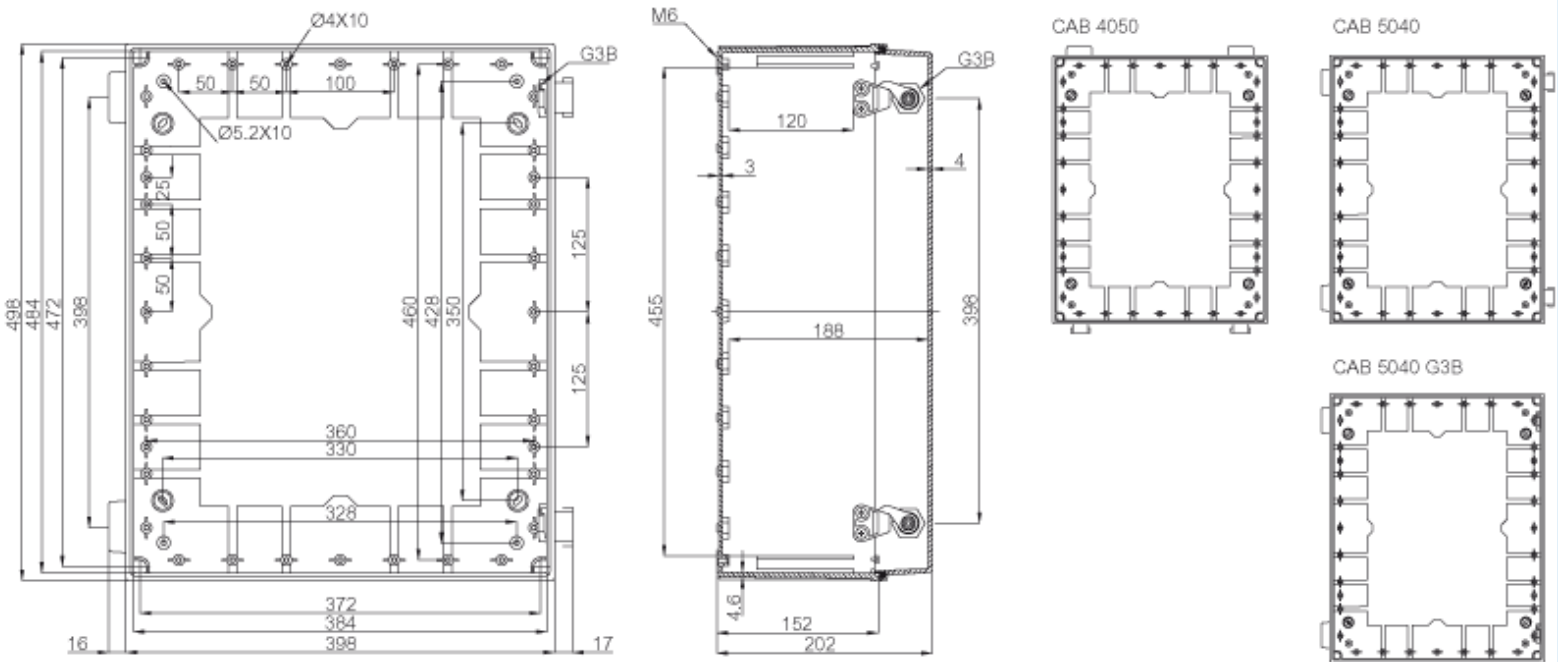

CAB ABS 405020 G

Sample image

Order symbol: CAB ABS 405020 G

EAN: 6418074020406

Product nbr: 8183361

El. number:

Description: Opaque door

- Finland: 3424322
- Denmark: 8212020744
- Sweden: 2540079

Remarks: Latches on the short side

Including: Cabinet base, door with PUR gasket, latches, screws for mounting plate/DIN-rail and corner plugs.

CAB 500x400x200

Dimensions:

	Height	Width	Depth
mm:	400	500	200
inch:	15.75	19.69	7.87