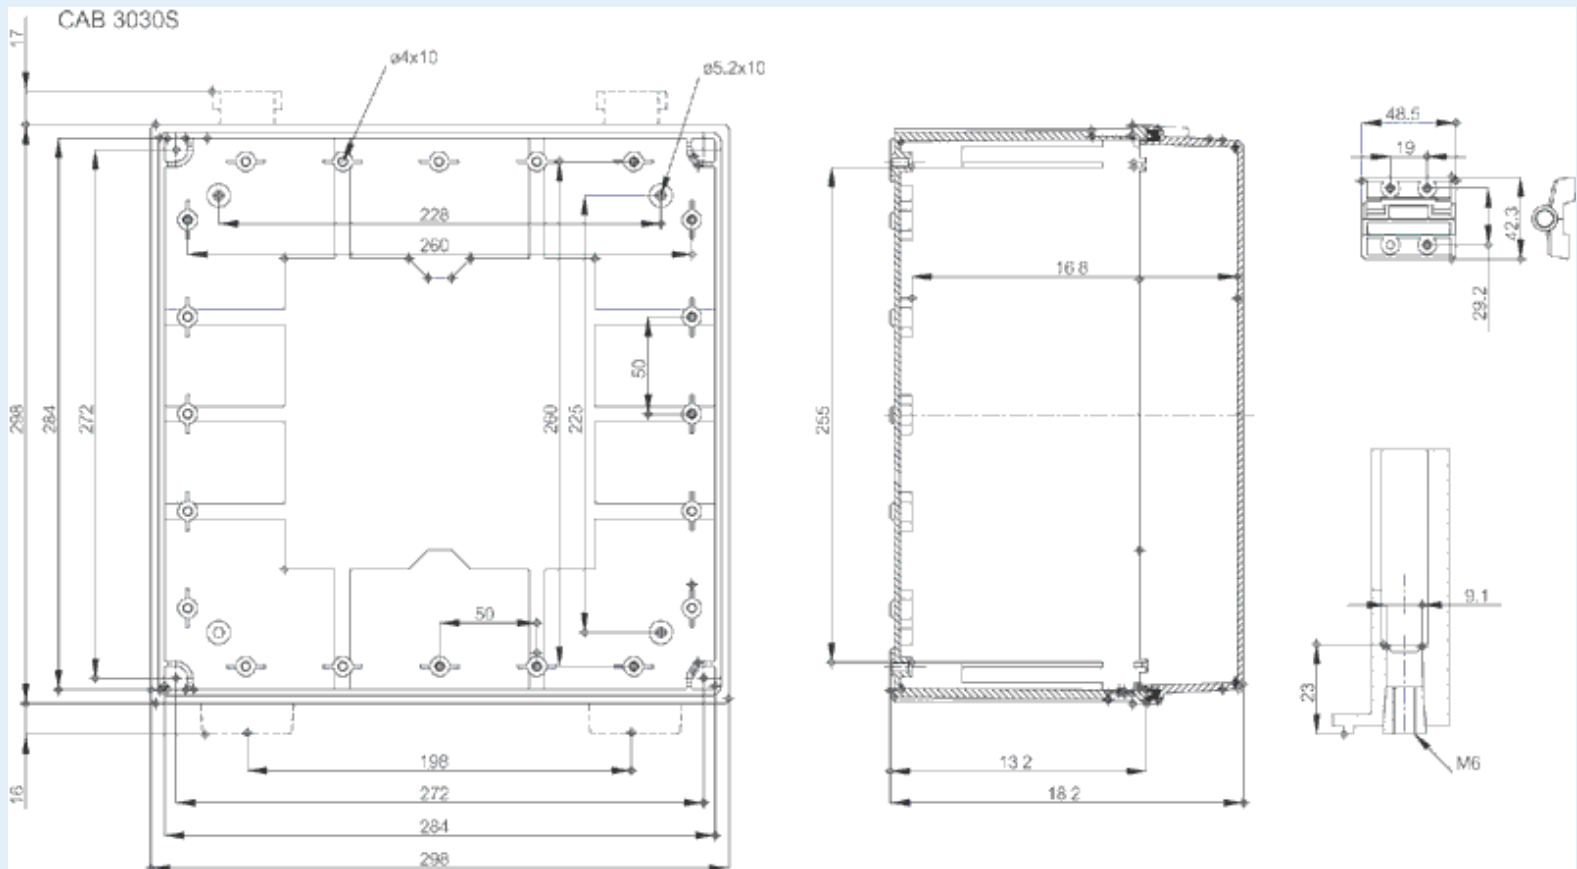

CAB PC 303018 G

Sample image

Order symbol: CAB PC 303018 G

Product nbr: 8113340

UL Code: 8143340

UL Name: UL CAB PC 303018 G

Description: Opaque door

Remarks: Latches on the long side

Including: Cabinet base, door with PUR gasket, latches, screws for mounting plate/DIN-rail and corner plugs.

EAN: 6418074020123

El. number:

- Finland: 3424107
- Denmark: 8212020223
- Sweden: 2539967

Dimensions:	Height	Width	Depth
mm:	300	300	180
inch:	11.81	11.81	7.09

Accessories:

EKIV 33 Back Panel, for enclosures:
(270 x 270 x 1)

Materials:

Material:	Polycarbonate
Base colour:	RAL 7035 -light grey
Cover colour:	RAL 7035 -light grey
Gasket material:	Polyurethane

MB 12225 AL	Swing door kit
FP A 33	Swing-out door/Front panel (aluminum). for enclosures: (268 x 268 x 1)
EKIV 27	DIN-35 Mounting rail. for enclosures: (266 x 35 x 1)
DRF 33	DIN rail frame kit. for enclosures: