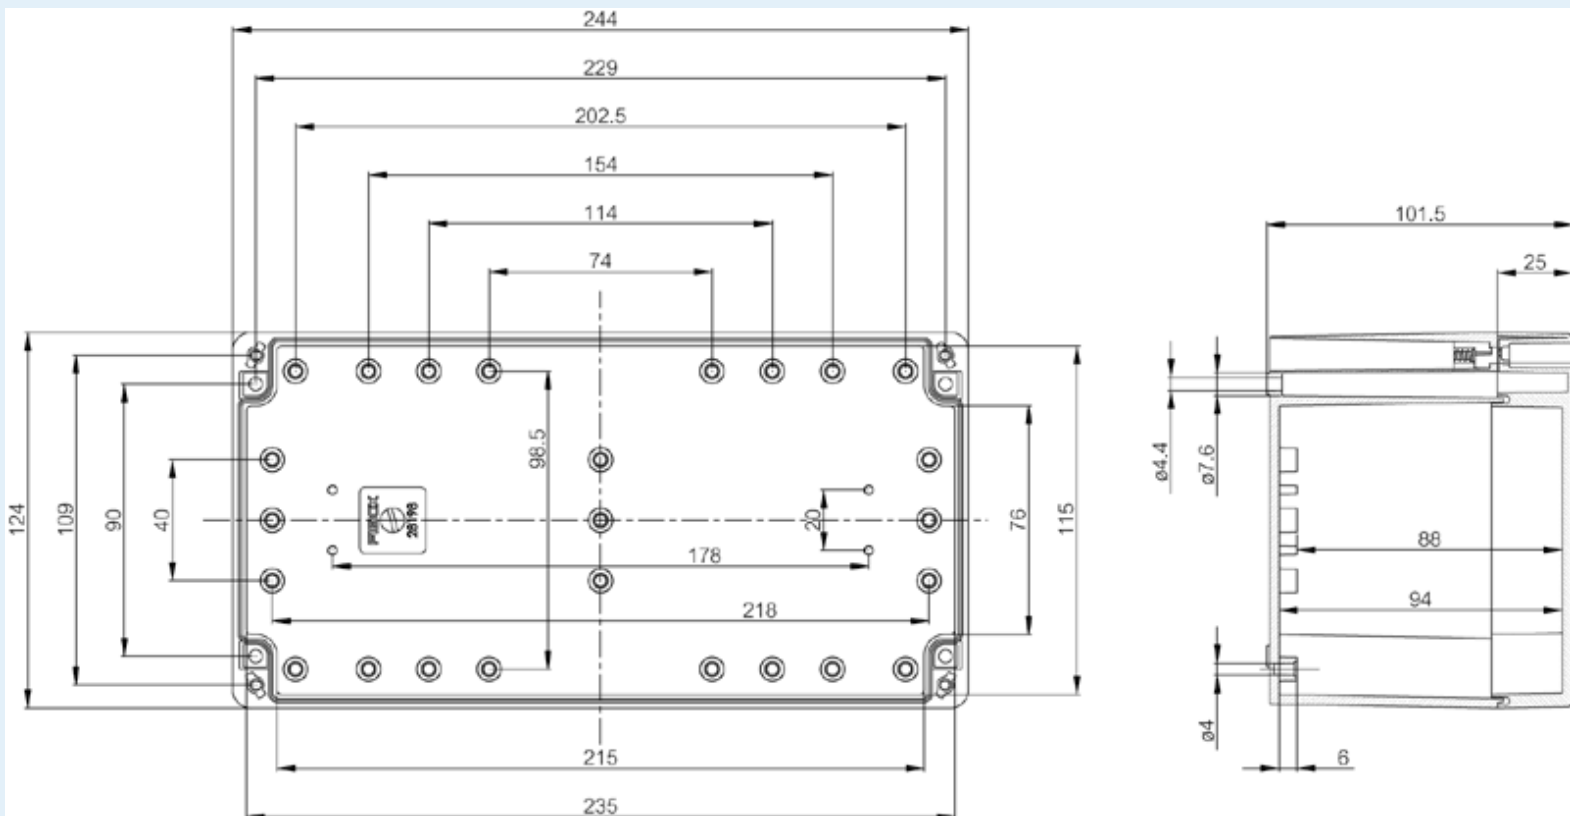

PC 122410

Sample image

Order symbol : PC 122410

Product nr : 7032780

Description : Enclosure, PC

Remarks : Grey cover

EAN : 6418074058430

El. number :

- Finland : 3435366
- Denmark : 8212002908
- Sweden : 2536140

Including : Base with screws for mounting plate/DIN-rail. cover with PUR gasket and stainless steel cover screws.

Dimensions :	Height	Width	Depth
mm :	124	244	102
inch :	4.88	9.61	4.02

Accessories :

- TRH 1212 DIN-35 Mounting rail, for enclosures: (110 x 35 x 7)
- TRH 24 DIN-35 Mounting rail, for enclosures: (226 x 35 x 7)
- TRM 0812 DIN-15 Mounting rail, for enclosures:

Materials :

Material :	Polycarbonate
Base colour :	RAL_7035
Cover colour :	RAL 7035 -light grey
Gasket material :	Polyurethane

(106 x 15 x 5)

TF 28037	Wall fastening lug (4 pcs), for enclosures:
MIN 20	DIN-15 Mounting rail, for enclosures: (225 x 15 x 1)
TH A	Grey plastic hinges (2 pcs)
TM 1224	Mounting plate, for enclosures:

Temperatures :