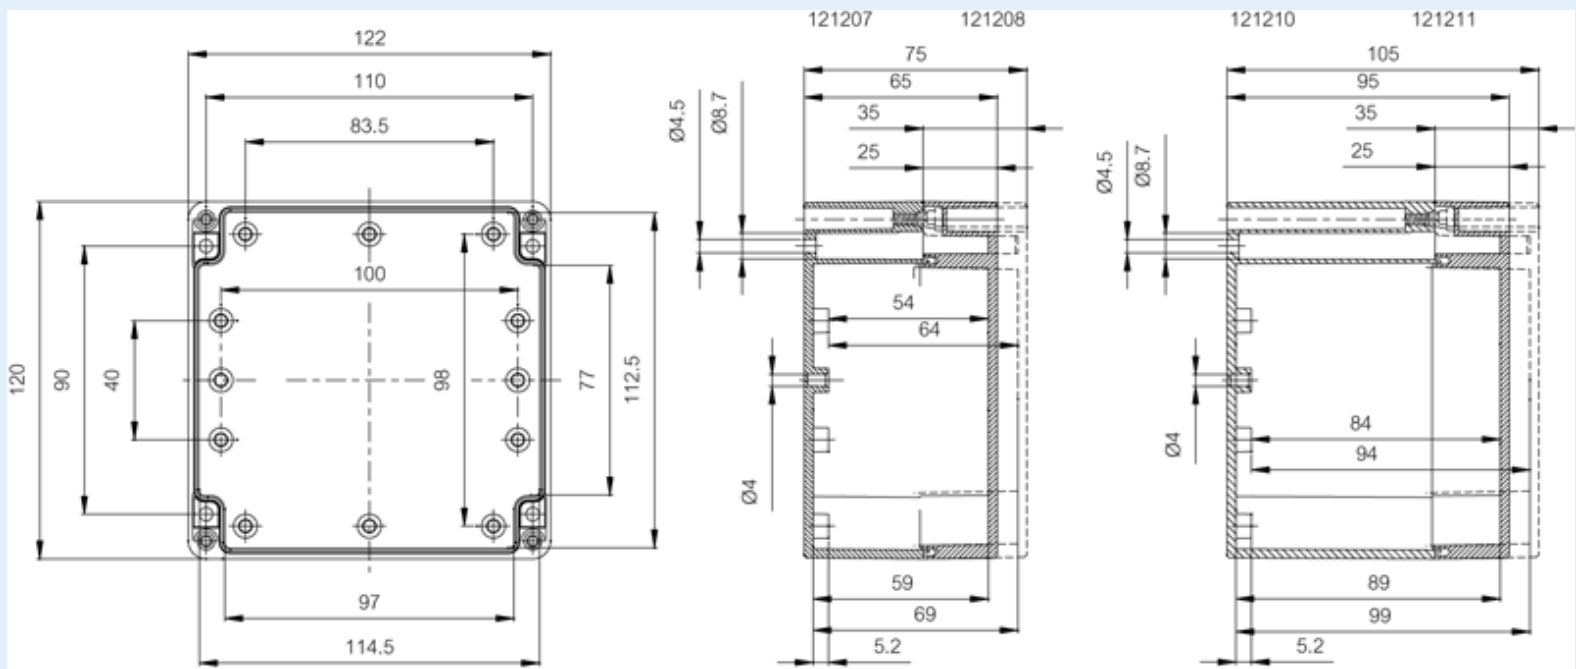

PC 121210

Sample image

Order symbol : PC 121210

Product nr : 7032680

Description : Enclosure, PC

Remarks : Grey cover

EAN : 6418074003652

El. number :

- Finland : 3423434
- Denmark : 8212002762
- Sweden : 2536121

Including : Base with screws for mounting plate/DIN-rail. cover with PUR gasket and stainless steel cover screws.

Dimensions :	Height	Width	Depth
mm :	120	122	95
inch :	4.72	4.8	3.74

Materials :

Material :	Polycarbonate
Base colour :	RAL_7035
Cover colour :	RAL 7035 -light grey

Accessories :

TRH 1212	DIN-35 Mounting rail, for enclosures: (110 x 35 x 7)
TRM 0812	DIN-15 Mounting rail, for enclosures: (106 x 15 x 5)
TRM 1212	DIN-15 Mounting rail, for enclosures: (110 x 15 x 1)
TF 28037	Wall fastening lug (4 pcs), for enclosures:
TM 1212	Mounting plate, for enclosures: (96 x 111 x 1)