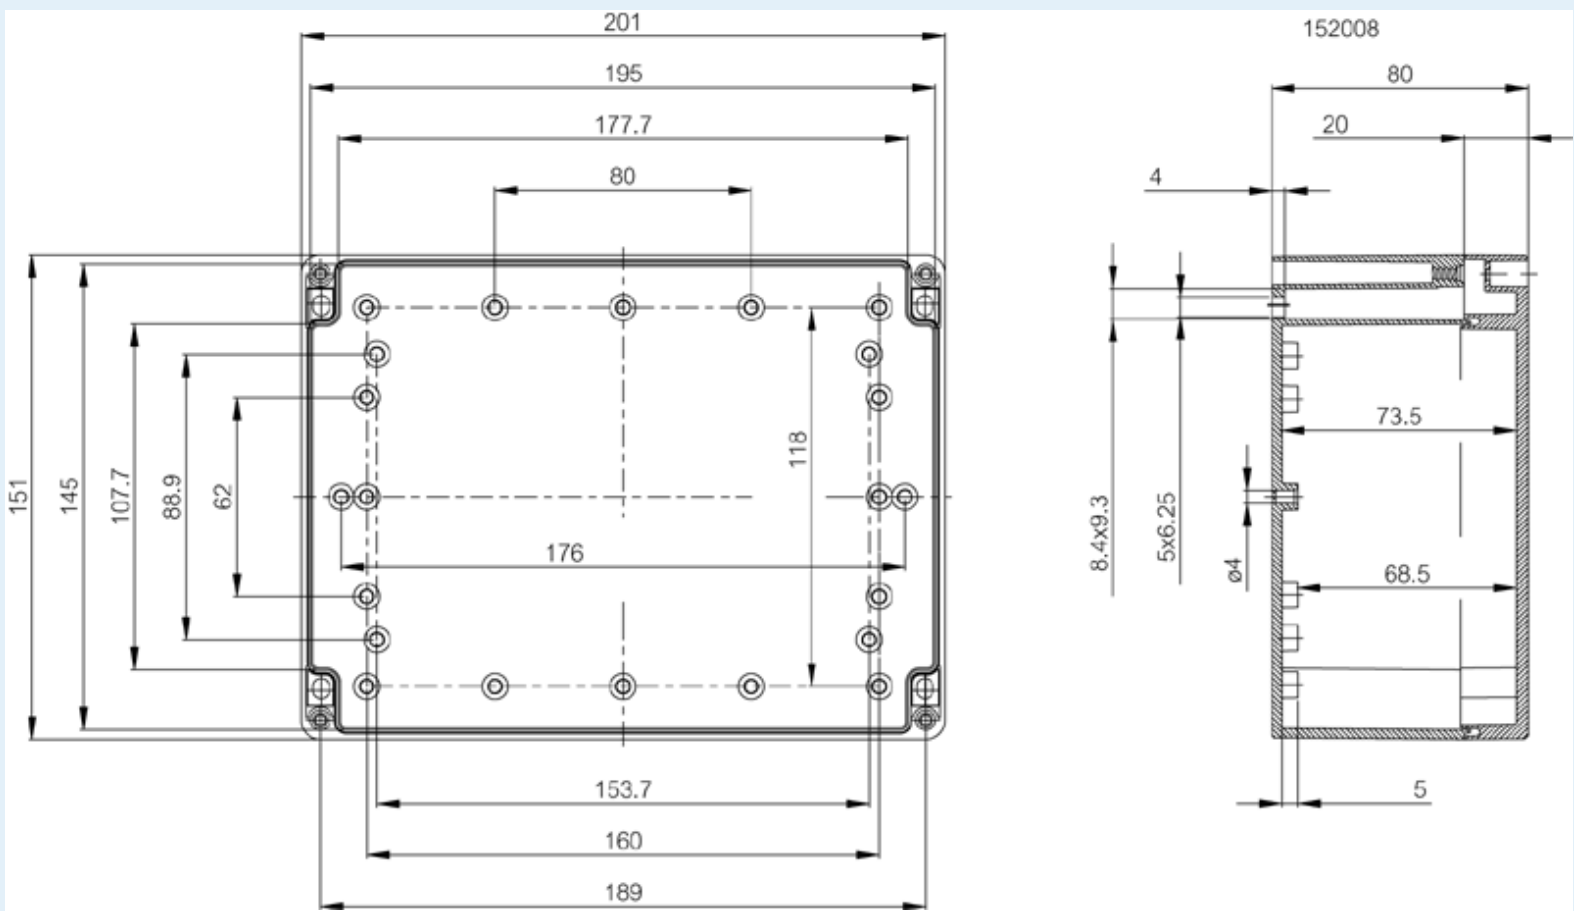

AB 152008

Sample image

Order symbol : AB 152008

Product nr : 7083820

Description : Enclosure, ABS

Remarks : Grey cover

EAN : 6418074010650

El. number :

- Finland : 3423489
- Denmark : 8212003541
- Sweden : 7083820

Including : Base with screws for mounting plate/DIN-rail. cover with PUR gasket and stainless steel cover screws.

Dimensions :	Height	Width	Depth
mm :	150	201	80
inch :	5.91	7.91	3.15

Temperatures :

Temperature °C (short term) :	-40 ... 80
Temperature °C (continuous) :	-40 ... 60
Temperature °F (short term) :	-40 ... 175
Temperature °F (continuous) :	-40 ... 140

(186 x 35 x 7)

TM 1520	Mounting plate, for enclosures: (141 x 174 x 1)
TH A	Grey plastic hinges (2 pcs)