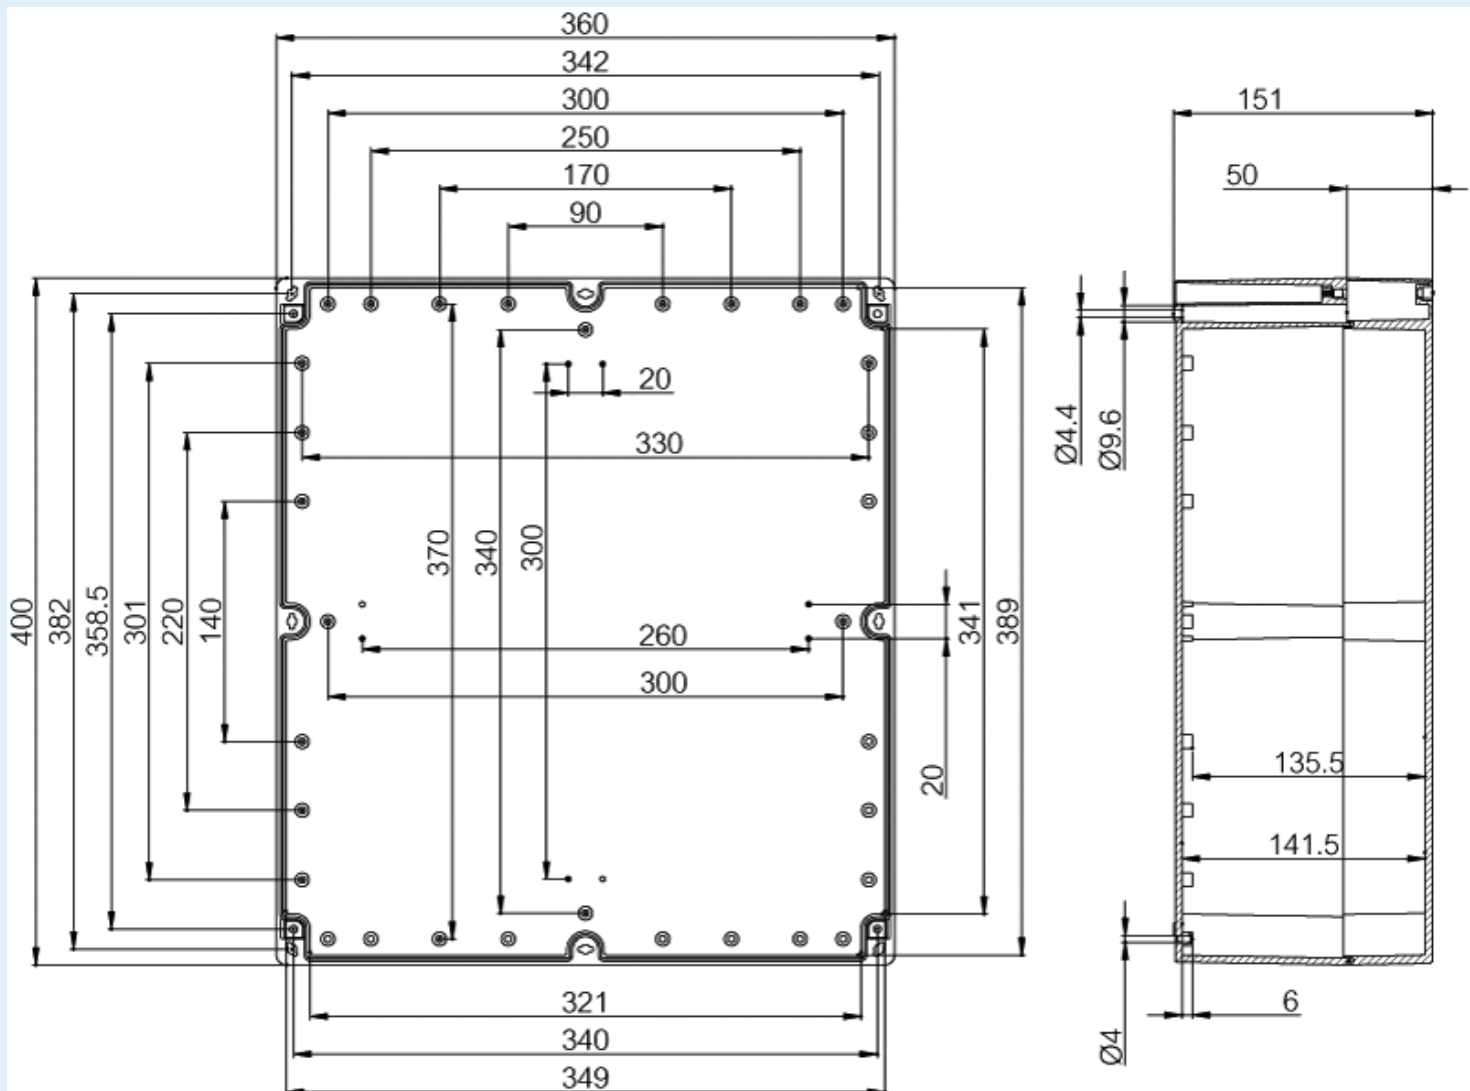

AB 364015

Sample image

Order symbol : AB 364015

Product nr : 7083880

Description : Enclosure, ABS

Remarks : Grey cover

EAN : 6418074058935

El. number :

- Finland : 3435498
- Denmark : 8212003745
- Sweden : 7083880

Including : Base with screws for mounting plate/DIN-rail. cover with PUR gasket and stainless steel cover screws.

Dimensions :

	Height	Width	Depth
mm :	360	400	150
inch :	14.17	15.75	5.91

Accessories :

TRH 40	DIN-35 Mounting rail, for enclosures: (380 x 35 x 1)
TF 28037	Wall fastening lug (4 pcs), for enclosures:
TM 3640	Mounting plate, for enclosures: (383 x 315 x 1)
TH A	Grey plastic hinges (2 pcs)