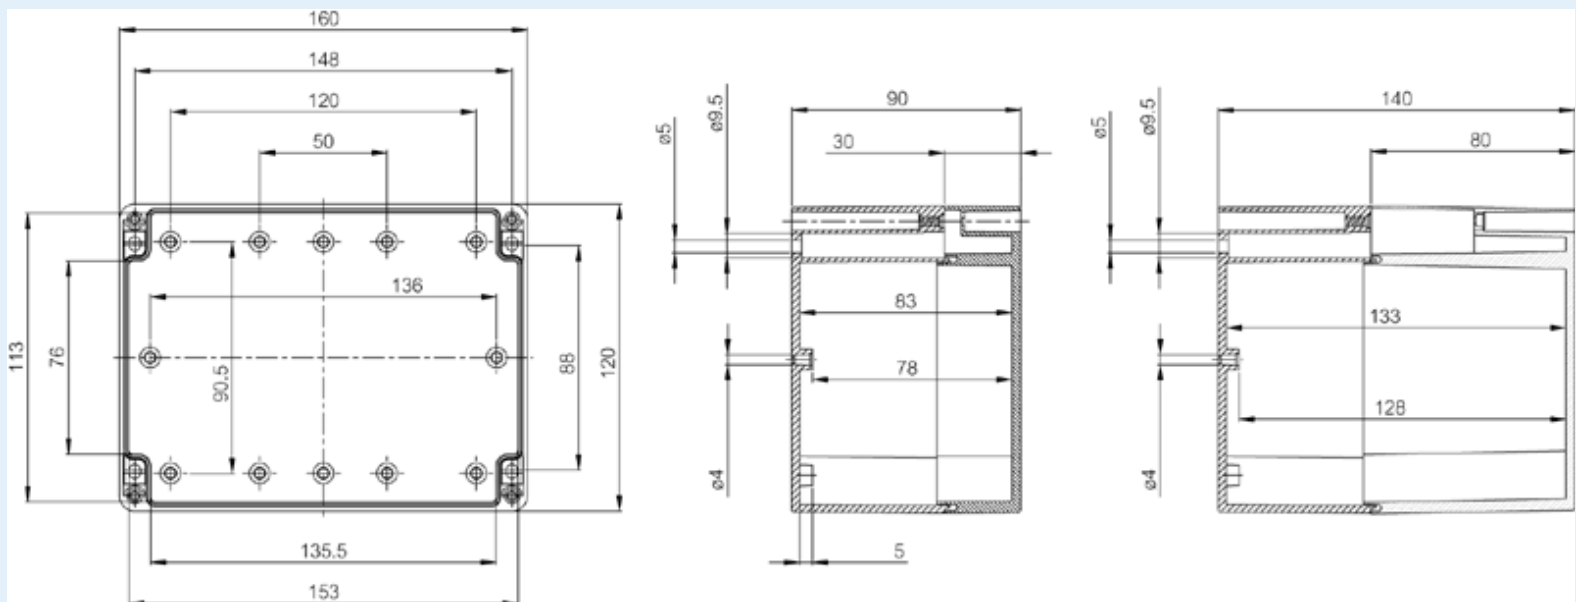

AB 121609

Sample image

Order symbol : AB 121609

Product nr : 7083720

Description : Enclosure, ABS

Remarks : Grey cover

EAN : 6418074003546

El. number :

- Finland : 3423486
- Denmark : 8212003486
- Sweden : 7083720

Including : Base with screws for mounting plate/DIN-rail. cover with PUR gasket and stainless steel cover screws.

Dimensions :	Height	Width	Depth
mm :	120	160	90
inch :	4.72	6.3	3.54

Materials :

Material :	ABS
Base colour :	RAL_7035
Cover colour :	RAL 7035 -light grey
Gasket material :	Polyurethane

Accessories :

MIV 10	DIN-35 Mounting rail, for enclosures: (100 x 35 x 7)
TF 28037	Wall fastening lug (4 pcs), for enclosures:
TRH 1216	DIN-35 Mounting rail, for enclosures: (146 x 35 x 7)
TRM 0816	DIN-15 Mounting rail, for enclosures: (146 x 15 x 5)
TM 1216	Mounting plate, for enclosures: (111 x 134 x 1)
TH A	Grey plastic hinges (2 pcs)