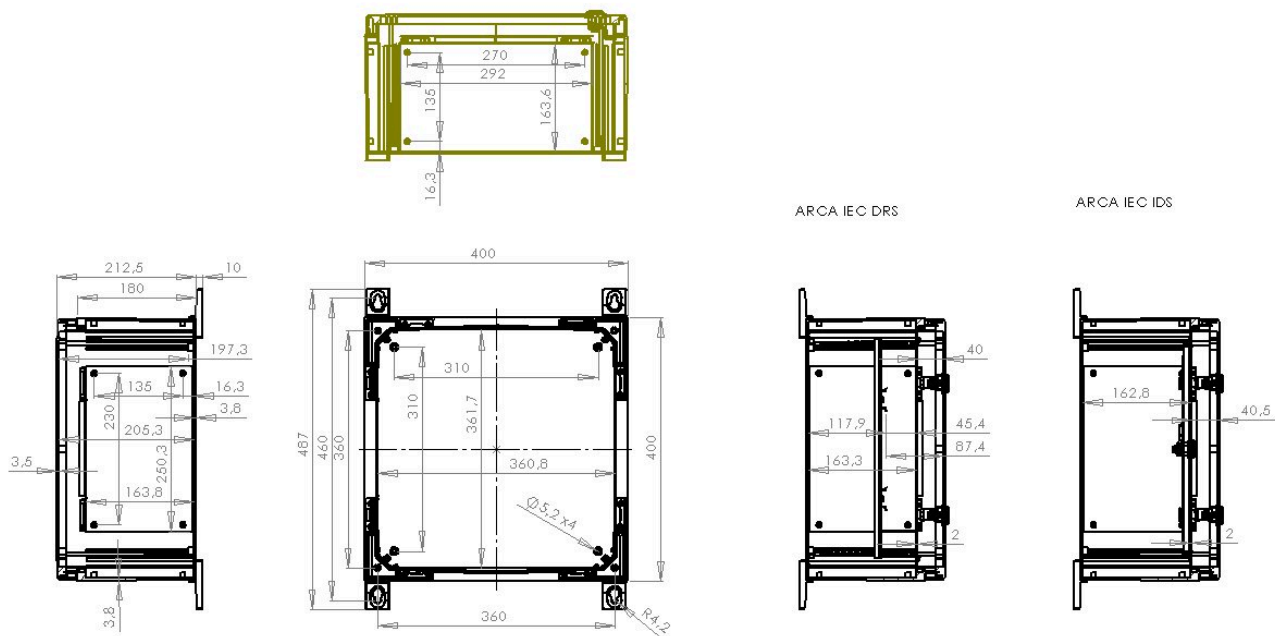

# ARCA 404021

Sample image

**Order symbol :** ARCA 404021

**Product nr :** 8120009

UL Code : UL508A

**Description :** Cabinet, PC

**Remarks :** Grey cover, 2-point locking, hinges on the long side

**EAN :** 6418074079206

**El. number :**

- Finland : 3423076
- Denmark : 8212097573

**Including :** Cabinet base. door with PUR gasket. mounting plate. screws for mounting plate. 3mm double bit lock(s) with key. S versions with swinghandle 2-point locking system. Door guide included.

Dimensions :	Height	Width	Depth
mm :	400	400	210
inch :	15.75	15.75	8.27

#### Accessories :

IDS ARCA 4040	Inner door set (380 x 380 x 30)
MPX ARCA 4040	Mounting plate (350x350 mm) (350 x 350 x 5)
MPMP ARCA 4040	Mounting plate multiperforated (350x350x2 mm - ø3.6 mm) (350 x 350 x 2)
DRS ARCA 404021	DIN rail frame set (385 x 385 x35)
MPS ARCA 4040	Mounting plate (350x250x2 mm) (350 x 350 x 2)
MPP ARCA 4040	Mounting plate perforated (350x350x2 mm - 26x11 mm) (350 x 350 x 2)