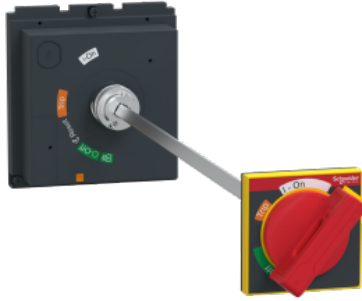

# Product datasheet

Specifications

extended rotary handle, ComPacT NSX 400/630, red handle on yellow front, shaft length 209 to 600 mm, IP55

LV432600T

EAN Code : 3606482004139

## Main

Range of product	ComPacT NSX400...630 new generation
Product or component type	Rotary handle
Accessory / separate part type	Control accessories
Handle colour	Red
Handle front plate colour	Yellow
Rotary handle mounting style	Extended

## Complementary

Rotary handle padlocking	1 to 3 padlocks Padlock in OFF position
Rotary handle mounting location	Front
Range compatibility	ComPacT new generation (ComPacT NSX400 new generation) ComPacT new generation (ComPacT NSX630 new generation) PowerPact (PowerPact Multistandard) TeSys (TeSys GV6)