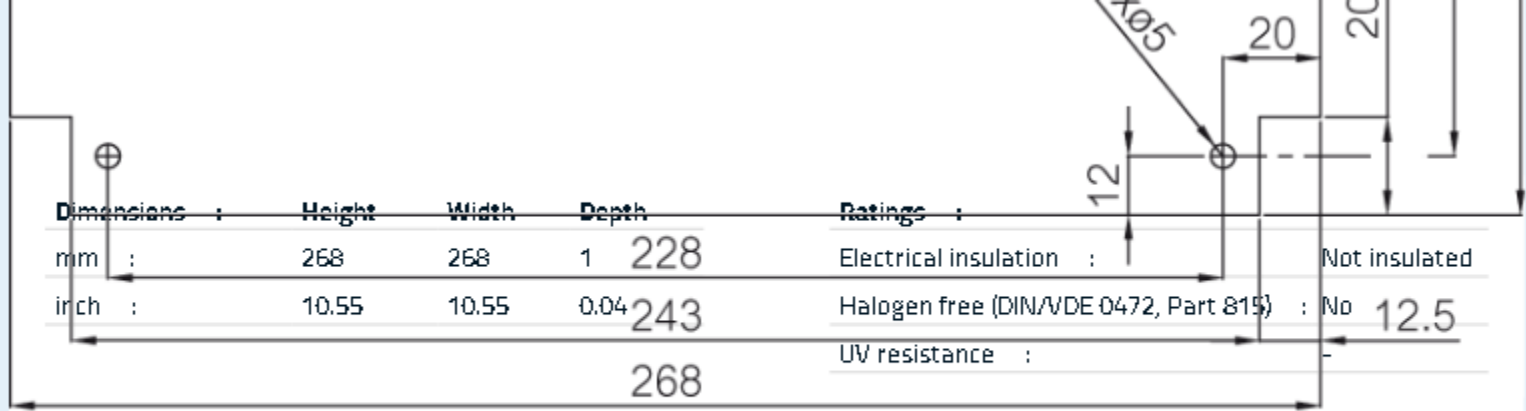

▀ Fibox Oy, Data subject to change without notice (printed: 13.03.2023)