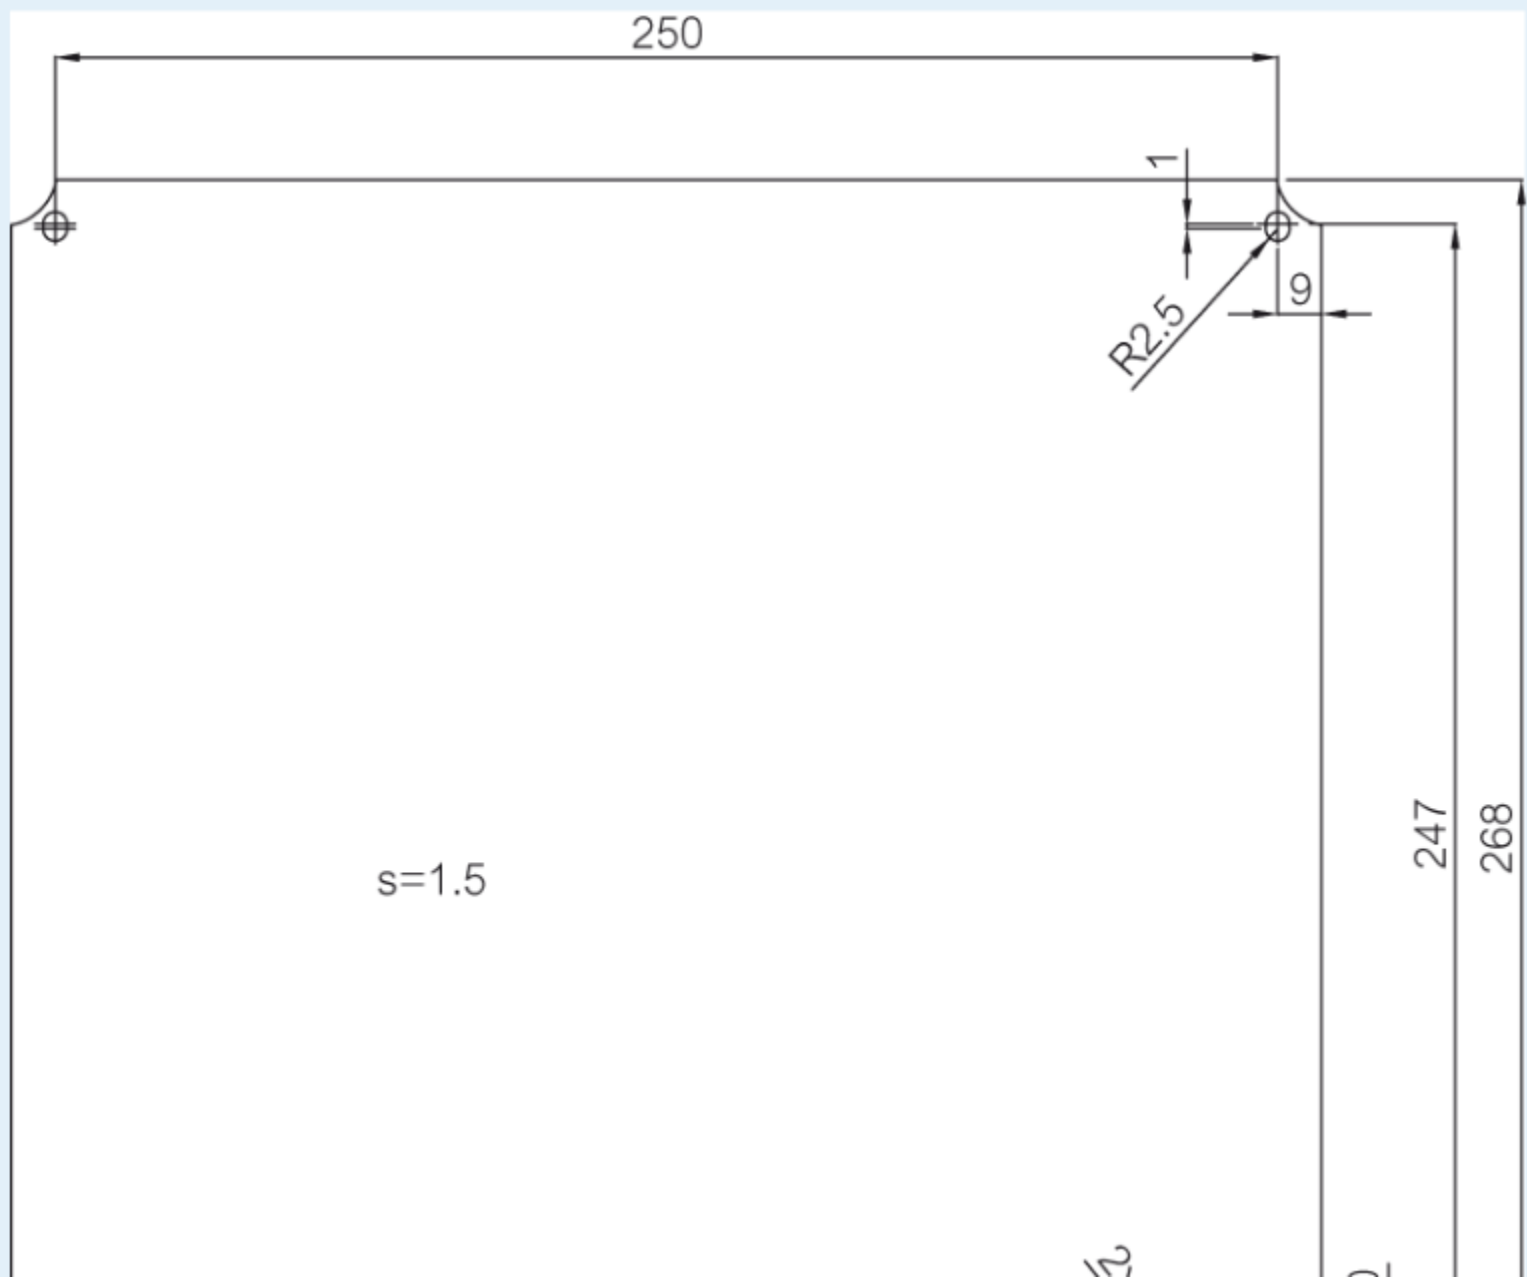

FP A 33

Sample image

Order symbol : FP A 33

Product nr : 8392227

Description : Swing-out door/Front plate (aluminium), for enclosures:

Remarks : 300x300x170,
300x300x180

EAN : 6418074021571

El. number :

- Finland 3424203
- Denmark 8212015319
- Sweden 2540011