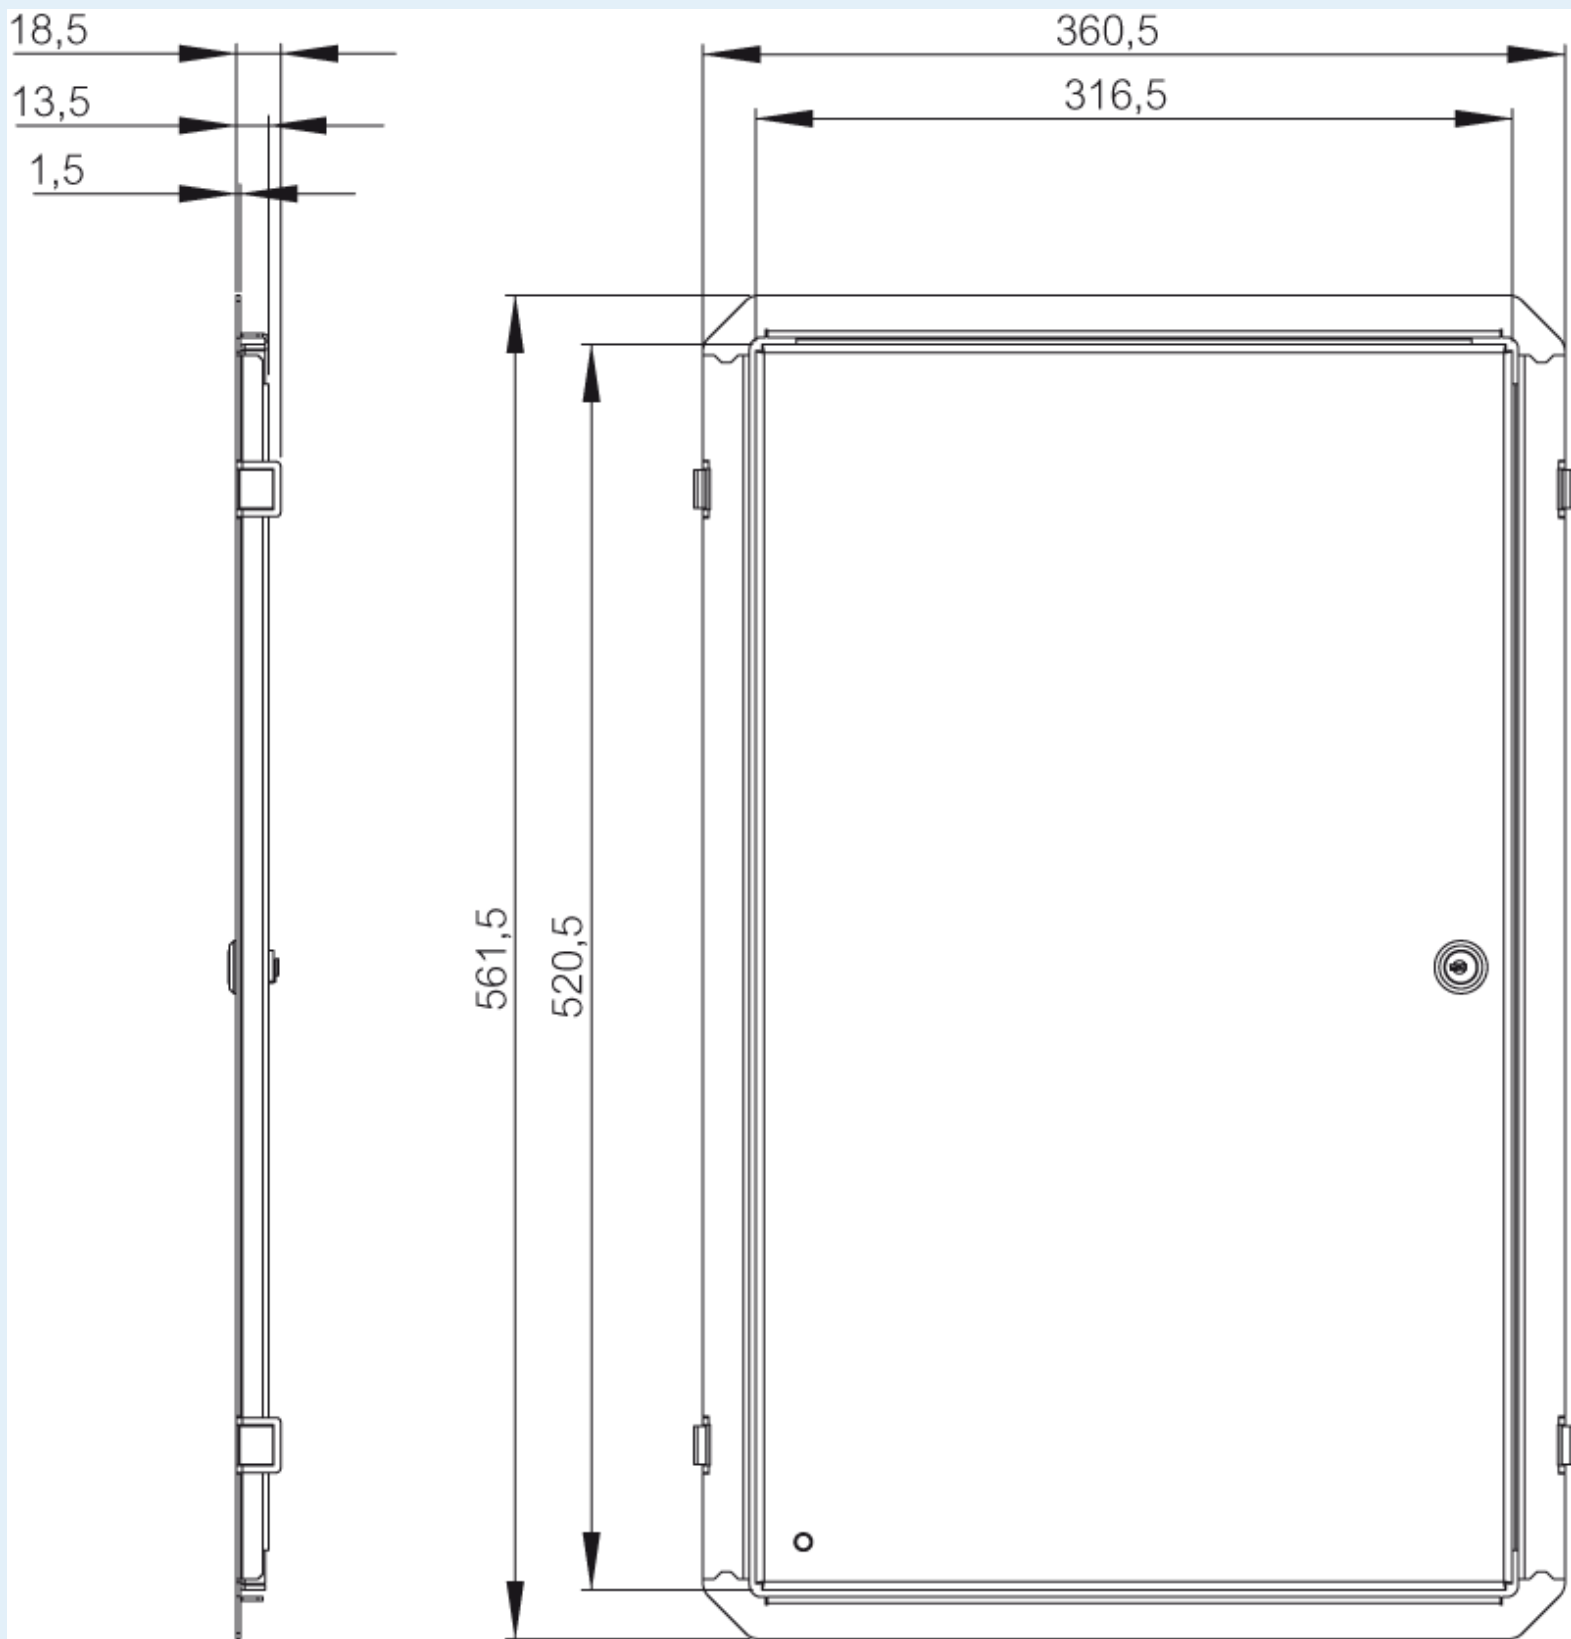

IDS ARCA 6040

Sample image

Order symbol: IDS ARCA 6040

Product nbr: 8120716

Description: Inner door set

Remarks: Galvanized steel. RAL 7035. for size 600x400x210

EAN: 6418074082411

Including:

El. number:

- Finland: 3423689
- Denmark: 8212094262
- Sweden: 2500174

Dimensions:

| | Height | Width | Depth |
|-------|--------|-------|-------|
| mm: | 585 | 385 | 35 |
| inch: | 23.03 | 15.16 | 1.38 |