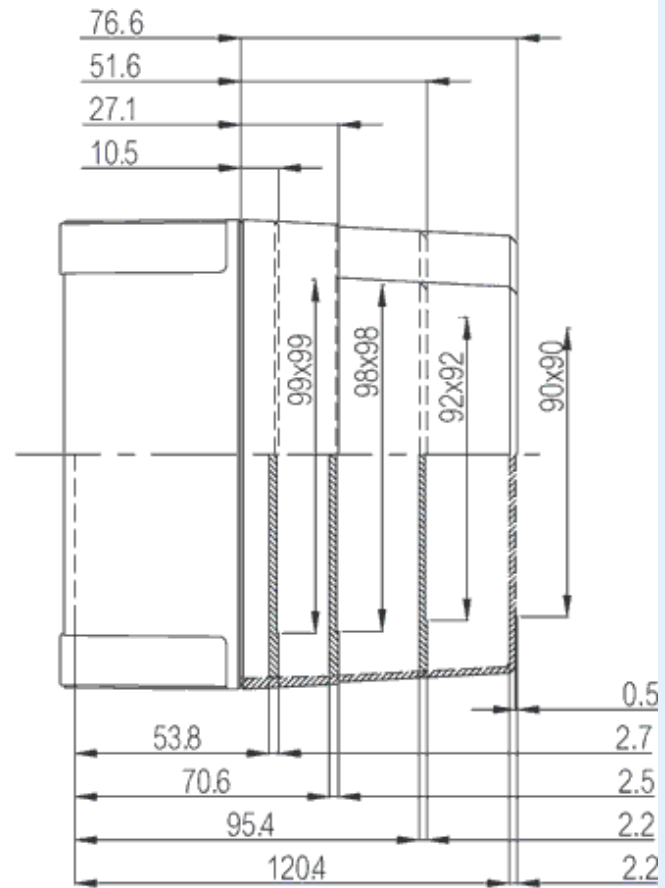

# PC 125/100 HG

Sample image

**Order symbol:** PC 125/100 HG

**Product nbr:** 6011309

UL Code: 6411309

UL Name: UL PC 125/100HG

**Description:** Enclosure. PC

**Remarks:** Opaque cover

**Including:** Base with TPE gasket. screws for mounting plate/DIN-rail and cover with polyamide cover screws.

**EAN:** 6418074022110

**El. number:**

- Finland: 3420333
- Denmark: 8212022108
- Sweden: 2535533

**Dimensions:**      **Height**      **Width**      **Depth**

mm:                      130                      130                      100  
 inch:

**Materials:**

Material:                      Polycarbonate  
 Base colour:                      RAL 7035 -light grey  
 Cover colour:                      RAL 7035 -light grey  
 Gasket material:                      Polyurethane

UV resistance:	UL 508
Flammability Rating:	UL 746C 5"
Glow Wire Test (IEC 695-2-1) °C:	960 °C
NEMA Class	

**Certificates:**

Certificate FI 40847