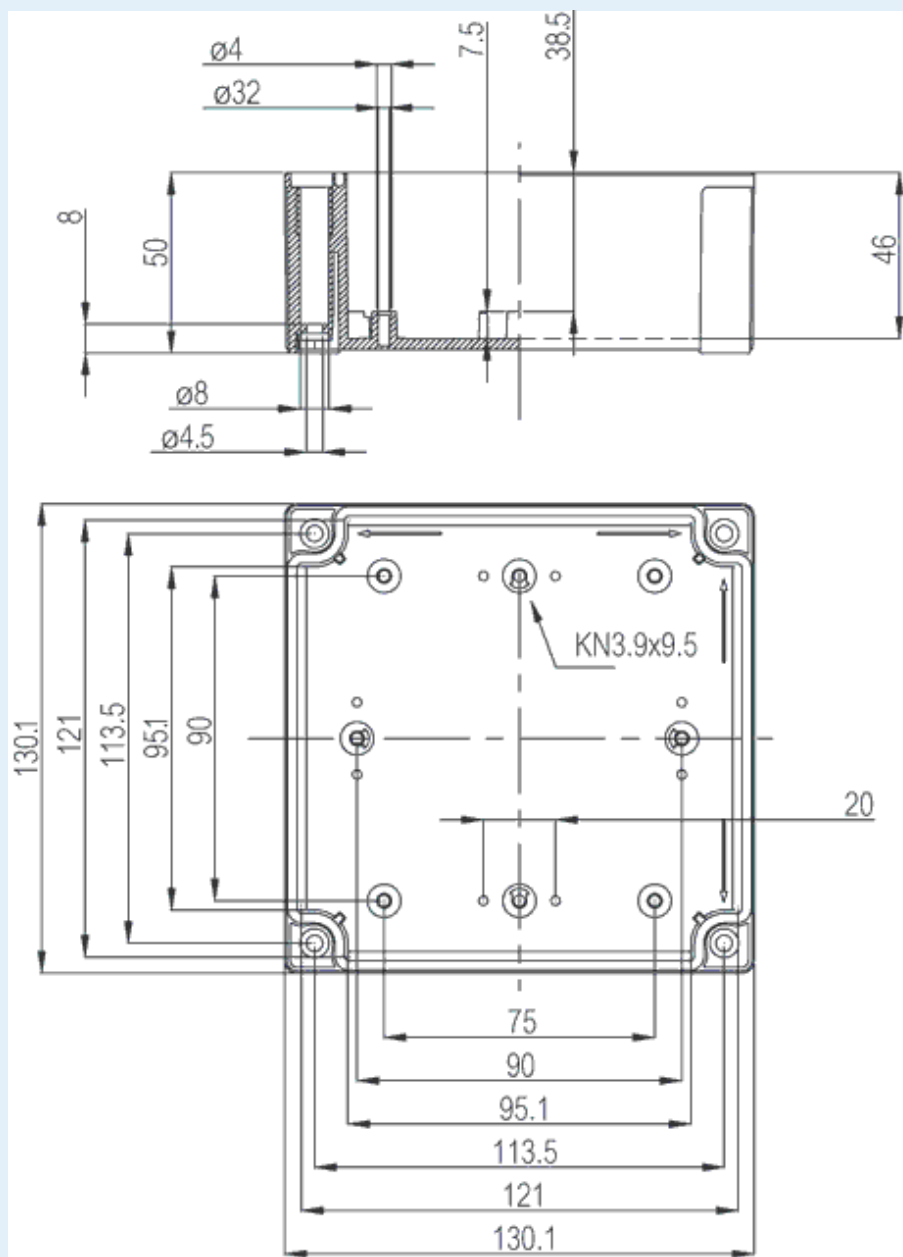

# PC 125/100 HG

Sample image

**Order symbol:** PC 125/100 HG

**Product nbr:** 6011309

UL Code: 6411309

UL Name: UL PC 125/100HG

**Description:** Enclosure. PC

**Remarks:** Opaque cover

**Including:** Base with TPE gasket. screws for mounting plate/DIN-rail and cover with polyamide cover screws.

**EAN:** 6418074022110

**El. number:**

- Finland: 3420333
- Denmark: 8212022108
- Sweden: 2535533

**Dimensions:**      **Height**      **Width**      **Depth**

mm:                      130                      130                      100  
 inch:

**Materials:**

Material:                      Polycarbonate  
 Base colour:                      RAL 7035 -light grey  
 Cover colour:                      RAL 7035 -light grey  
 Gasket material:                      Polyurethane

**Accessories:**

MIV 10                      DIN-35 Mounting rail. for enclosures:  
 (100 x 35 x 1)  
 HFP 130                      Front panel hinge series for FP A 100-125  
 FP A 125/130                      Front panel (Aluminum). for enclosures:  
 (120 x 112 x 1)  
 MIN 10                      DIN-15 Mounting rail. for enclosures:  
 (100 x 15 x 1)  
 FP 22046                      Mounting foot kit (4 pcs)  
 MIV 125                      Back Panel (Galvanized steel). for enclosures:  
 (98 x 98 x 1)