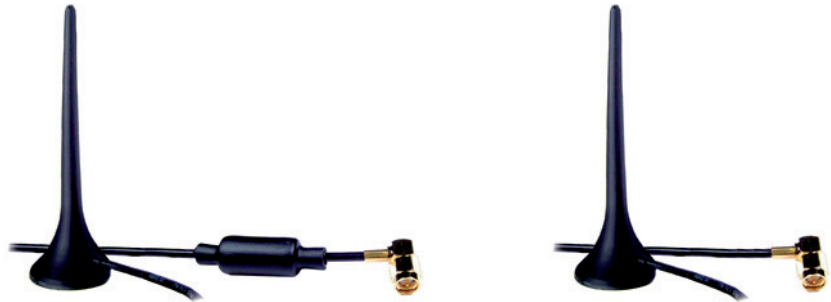

External Antenna

Item description	External Antenna	External Antenna
Version	GSM 900/1800	WLAN/Bluetooth® 2.4 GHz
Item no.	758-910	758-912
Technical Data		
Frequency band	870 ... 960 MHz; 1710 ... 1880 MHz	2400 ... 2485 MHz
VSWR	< 1.5	
Gain	0 dB	2 dBi
Max. power	20 W	
Cable length	250 cm	250 cm
Connector	SMA right angle plug + ferrite bead	SMA angled plug
Data sheet and further information, see:	wago.com/758-910	wago.com/758-912

Notes on operating the antenna with WAGO EnOcean radio receivers:

The antenna is to be mounted on a plate measuring at least 25 x 25 cm.

The distance of interfering sources to the antenna and antenna line must be at least 30 cm and the free space between the antenna and the next wall must be at least 35 cm.

The antenna cable should, under no circumstances, be bent sharply, since irreversible damage may result to the antenna line (RG174 bending radius > 15 mm).